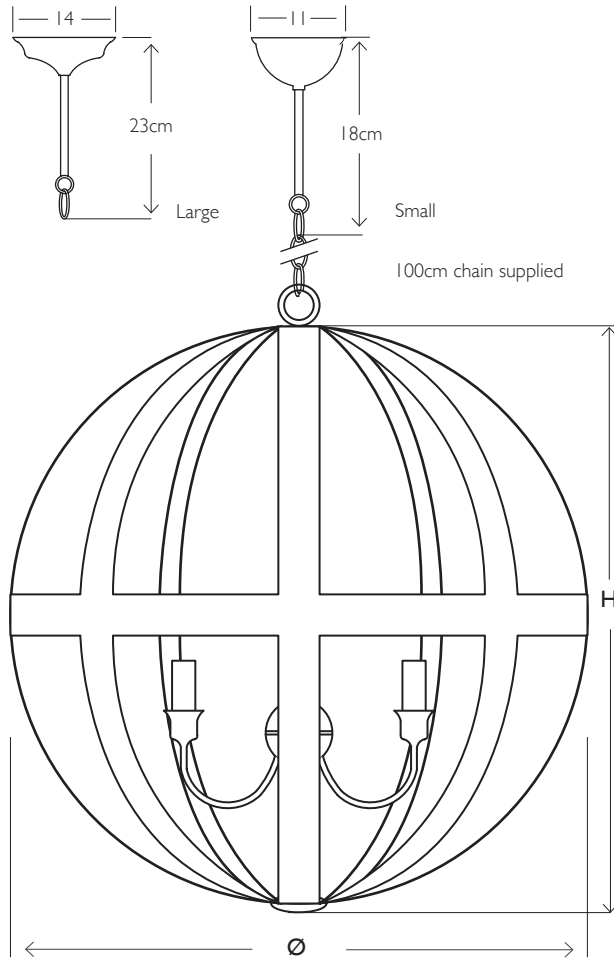

VILLAVERDE LONDON

METALLO METAL CHANDELIER | 1089

Consult chart (right) for sizing

*The product height, does not include the ceiling cup dimension.
Please refer to the diagram above for the ceiling cup dimensions.

All products are handmade, therefore variances may occur.

SIZES*

6 light	H 70cm	Diam 70cm	Kg 17
	H 27.5"	Diam 27.5"	Lb 37.4

Bespoke size available

MATERIALS

METAL
Hand painted metal.

OTHER FINISHES
Candle holders and chain to match metal finishes.