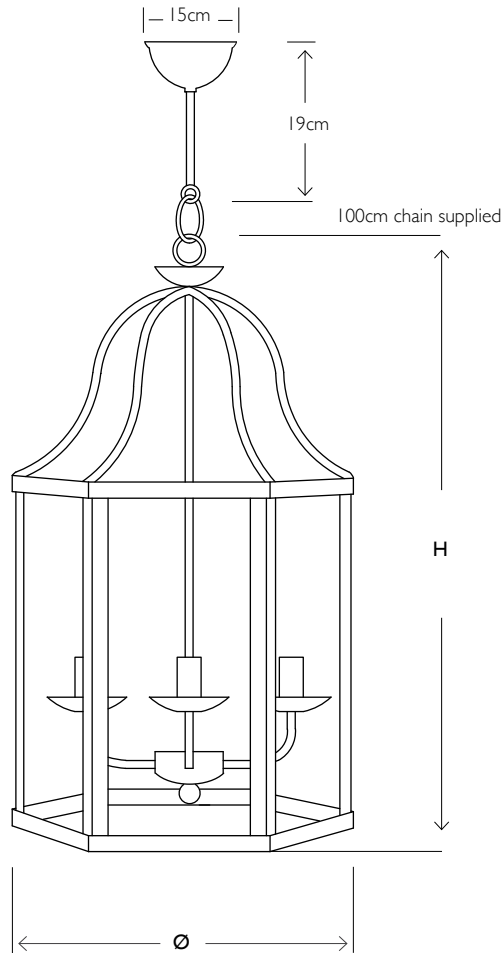

VILLAVERDE LONDON

AURALIA METAL LANTERN I0523

Consult chart (right) for sizing

The height of the ceiling light is taken from the lowest point of the fitting to where the chain starts. An allowance of approximately 18cm or 7" should be added to the height of such ceiling lights to allow for a minimal length of chain and the ceiling rose.

All our products are handmade, therefore variances may occur.

SIZES*

3 light	H 40cm H 15.7 "	Diam 32cm Diam 12.6 "	Kg 4 Lb 8.8
3 light	H 54cm H 21.3 "	Diam 32cm Diam 12.6 "	Kg 4 Lb 8.8
4 light	H 70cm H 27.6 "	Diam 40cm Diam 15.7 "	Kg 5 Lb 11

Bespoke sizes available

MATERIALS

METAL
Nickel plated brass

OTHER FINISHES
Candle holders and chain to match metal finishes.

METAL FINISHES
Colour palettes available online.

DETAILS

SUSPENSION

All ceiling lights are supplied with approximately 100cm or 40" of chain. If additional chain is required please specify this with your order so that the fitting can be wired with an additional amount of cable. Additional costs may apply.