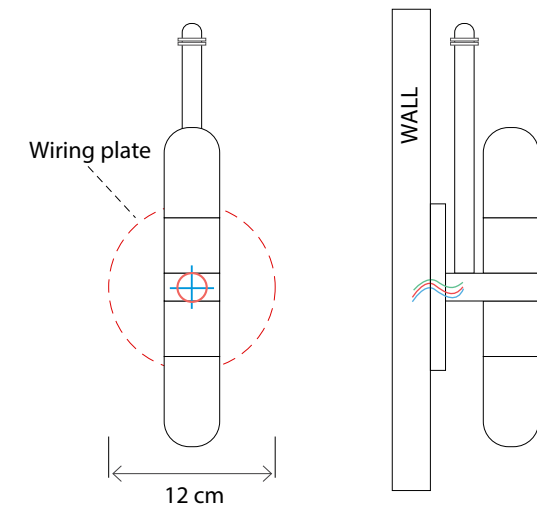

STANDARD

IP44 CERTIFICATED

All lighting is made to CE standards

UL listing upon request

SHADES

Silk and Cotton shades available for this product

Colour palettes available online.

www.villaverde.london