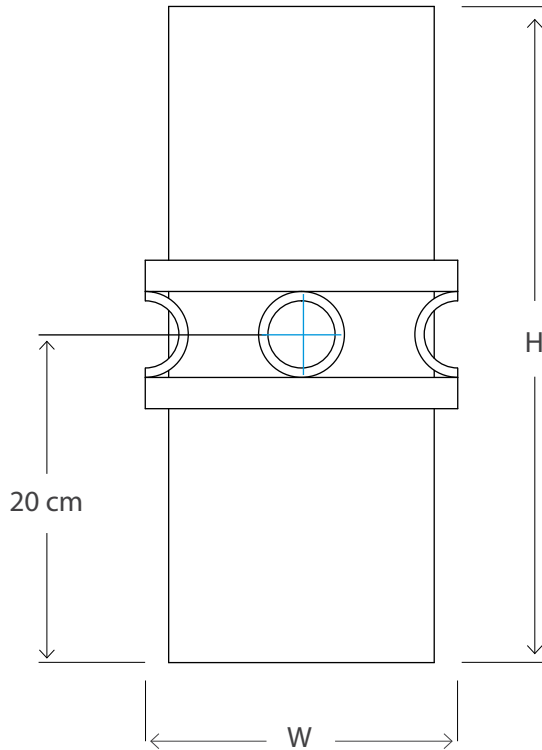

VILLAVERDE

LONDON

IP44 MONDO VERTICAL METAL WALL LIGHT 444410931

SIZES*

2 light	H 42cm H 16.5"	W 20cm W 7.9"	D 10cm D 3.9"	Kg 1.5 Lbs 3.3
---------	-------------------	------------------	------------------	-------------------

Bespoke size available

Consult chart (right) for sizing

*The height of the wall light is taken from the lowest point of the fitting to the top of the shade. (Measurements includes shade)

All our product are handmade, therefore small variances may occur.