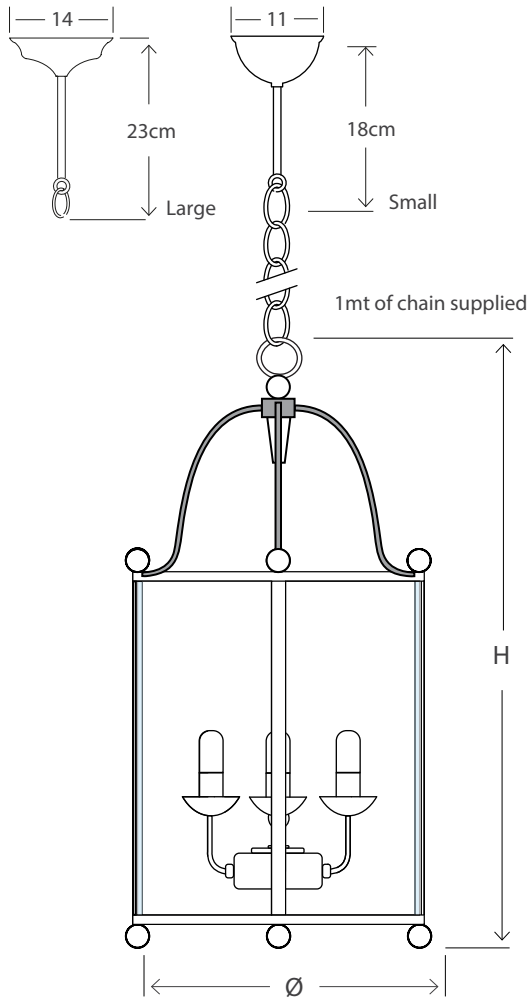

## IP44 GRANT CLASSIC METAL LANTERN 4444 | 229

Consult chart (right) for sizing

\* The height of the ceiling light is taken from the lowest point of the fitting to where the chain starts. An allowance of approximately 18cm or 7" should be added to the height of such ceiling lights to allow for a minimal length of chain and the ceiling rose.

### SIZES\*

3 light	H 60cm	Ø 30cm	Kg 9
	H 23.6"	Ø 11.8"	Lb 19.8
4 light	H 85cm	Ø 40cm	Kg 14
	H 33.5"	Ø 15.5"	Lb 30.9
6 light	H 125cm	Ø 68cm	Kg 27
	H 49.2"	Ø 26.77"	Lb 59.5

Bespoke sizes available