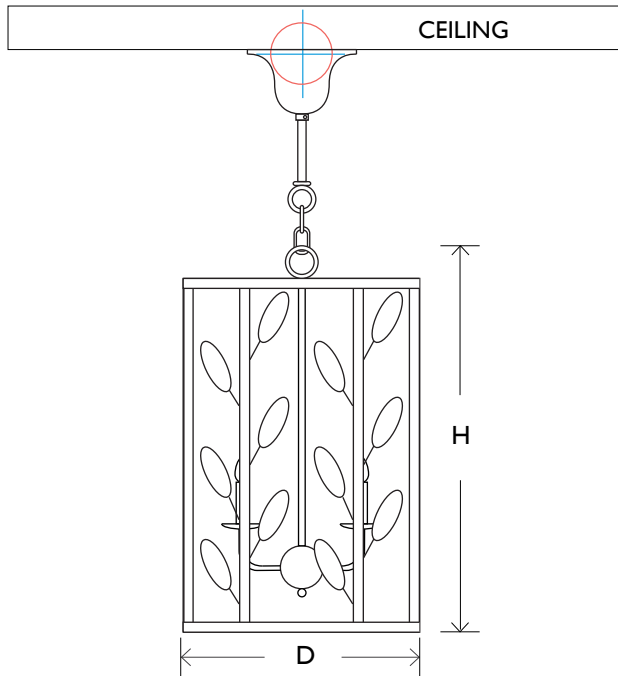

VILLAVERDE

LONDON

FOLIAGE

METAL LANTERN | I1092

BESPOKE SIZES AVAILABLE*

4 light	H 60cm H 23.6"	D 40cm D 15.7"	Kg 6 Lb 13.2
---------	-------------------	-------------------	-----------------

All measurements are approximate and may vary due to the nature of handmade products, please consult with our design team if you require bespoke sizes.

Consult chart (right) for sizing

Consult chart (right) for sizing

*The height of the ceiling light is taken from the lowest point of the product to the ceiling fitting

All our product are handmade, therefore small variances may occur in size and colour.