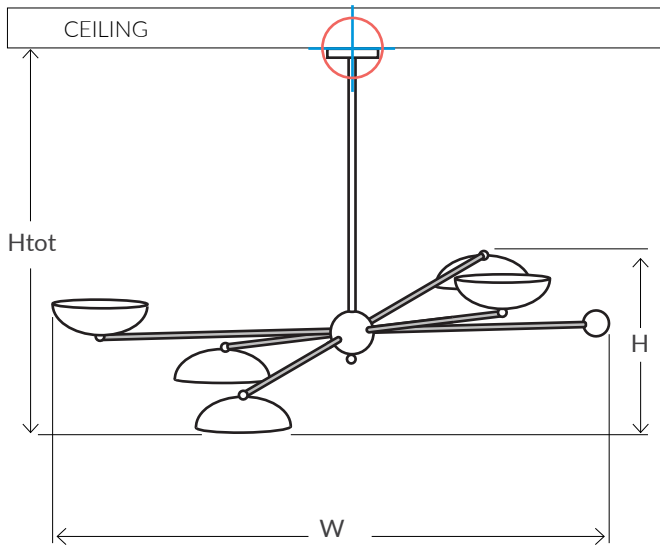

### SIZES\*

5 light	H 35cm	Htot 130cm	W 140cm	D 75cm	Kg 8
	H 17.7"	Htot 51.2"	W 55.1"	D 29.5"	Lb 17.6

Bespoke sizes available

Consult chart (right) for sizing

\* The height of the ceiling light is taken from the lowest point of the product to the ceiling fitting.