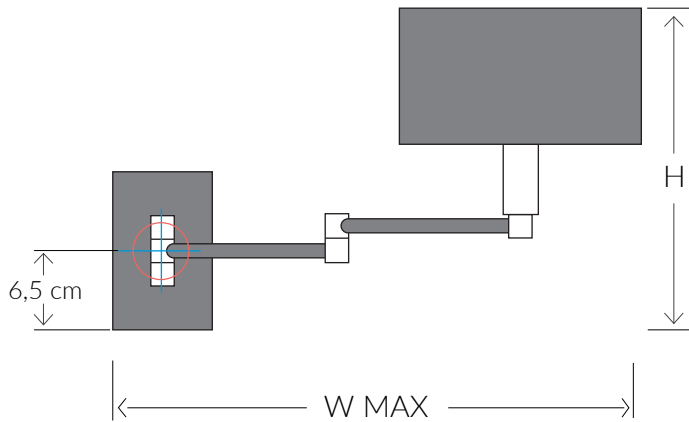

SNODO
METAL WALL LIGHT 11139

Consult chart (right) for sizing

SIZES*

1 light	H 25cm H 9.8"	W Max 47cm W Max 18.5"	W Min 26cm W Min 10.2"	D 16cm D 6.3"
---------	------------------	---------------------------	---------------------------	------------------

40W max per bulb (Standard) - 6W LED per bulb

USA

120V E12 Golf bulb

40W max per bulb (Standard) - 6W LED per bulb

USA Regulations may affect the Design.

STANDARD

All lighting is made to CE standards

UL listing upon request

LEATHER SHADES

Colour palettes available online

The height of the wall light is taken from the lowest point of the fitting to the top of the wall light.

Measurements include leather shades.

All Products are handmade, therefore variances may occur.