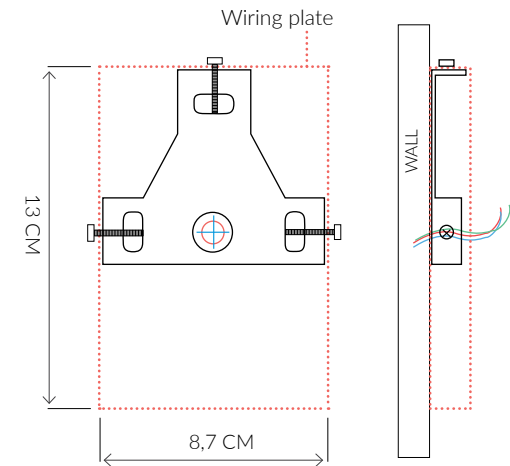

SNODO
METAL WALL LIGHT 11139

Consult chart (right) for sizing

SIZES*

1 light	H 25cm H 9.8"	W Max 47cm W Max 18.5"	W Min 26cm W Min 10.2"	D 16cm D 6.3"
---------	------------------	---------------------------	---------------------------	------------------

40W max per bulb (Standard) - 6W LED per bulb

USA

120V E12 Golf bulb

40W max per bulb (Standard) - 6W LED per bulb

USA Regulations may affect the Design.

STANDARD

All lighting is made to CE standards

UL listing upon request

LEATHER SHADES

Colour palettes available online

The height of the wall light is taken from the lowest point of the fitting to the top of the wall light.

Measurements include leather shades.

All Products are handmade, therefore variances may occur.