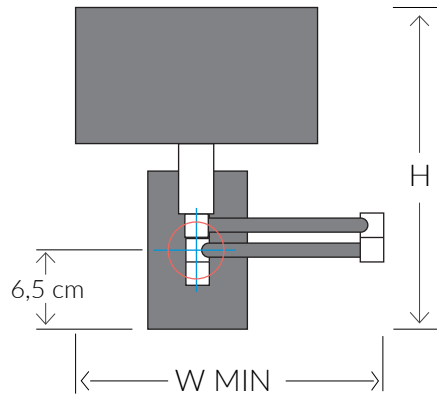

SNODO
METAL WALL LIGHT 11139

Consult chart (right) for sizing

SIZES*

1 light	H 25cm H 9.8"	W Max 47cm W Max 18.5"	W Min 26cm W Min 10.2"	D 16cm D 6.3"
---------	------------------	---------------------------	---------------------------	------------------

LEATHER SHADES

Colour palettes available online

The height of the wall light is taken from the lowest point of the fitting to the top of the wall light.

Measurements include leather shades.

All Products are handmade, therefore variances may occur.