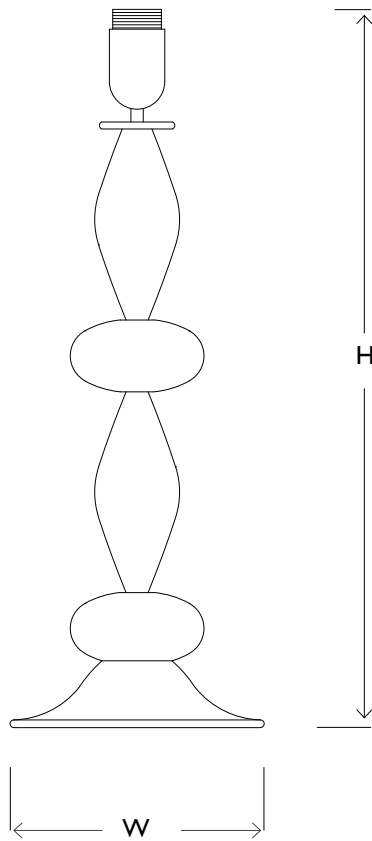

VILLAVERDE

LONDON

TIFFANY

MURANO TABLE LAMP 10600

Consult chart (right) for sizing

Consult chart (right) for sizing

*The Height of the Table lamp is taken from the lowest point of the products to the light fitting. (Shades excluded)

All our product are handmade, therefore small variances may occur in size and colour.

BESPOKE SIZES AVAILAIBLE*

SIZES*

I light	H 55cm	W 20cm
	H 21.7"	W 7.9"

Measurements exclude shade

FINISHES AVAILABLE

Colour palettes available online.