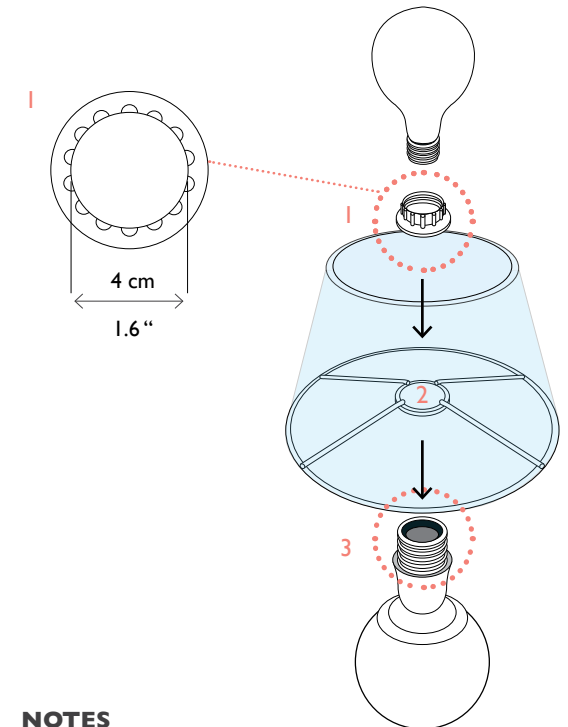

ELECTRICALS

Lightbulbs are not supplied

UK

220V E27 Candle bulb, 25W / 40W max

USA

120V E26 Candle bulb 40W max

STANDARD

All lighting is made to CE standards

UL listing upon request