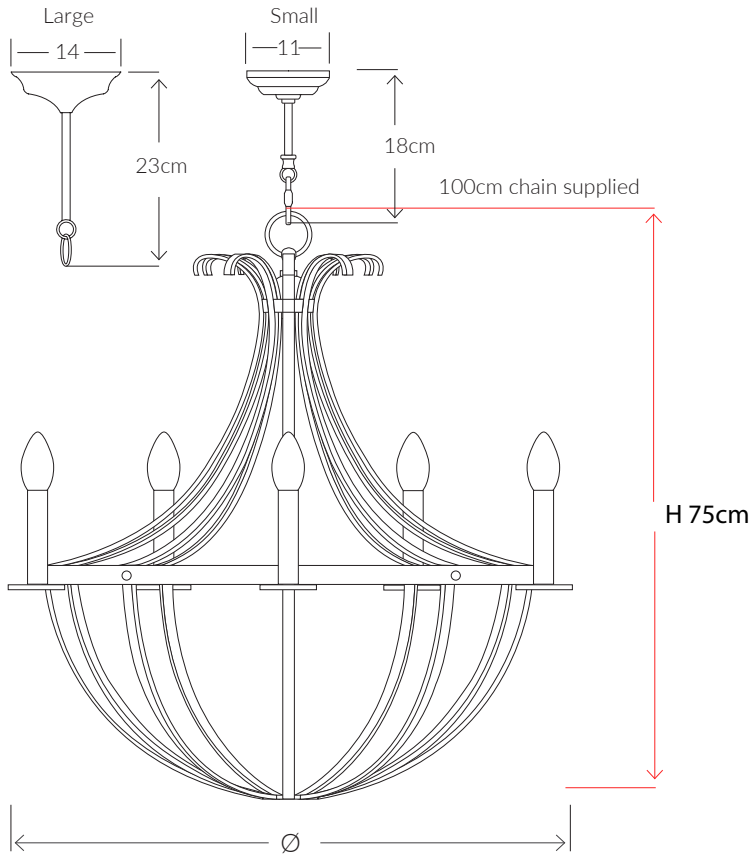

IMPERO  
METAL CHANDELIER | I027

Consult chart (right) for sizing

\*The product height, does not include the ceiling cup dimension.  
Please refer to the diagram above for the ceiling cup dimensions.

All products are handmade, therefore variances may occur.

SIZES\*

5 light	H 75cm H 29.5"	Diam 70cm Diam 27.6"	Kg 5 Lb 11
---------	-------------------	-------------------------	---------------

Bespoke sizes available

MATERIALS

METAL  
Hand painted metal.

OTHER FINISHES  
Candle holders and chain to match metal finishes.