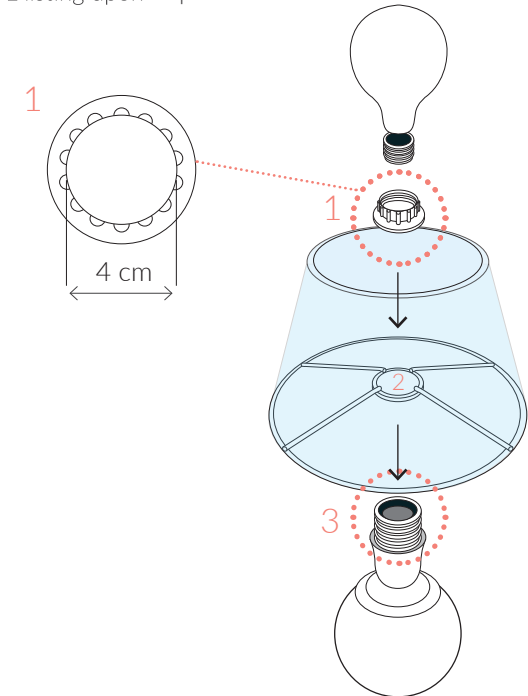

VILLAVERDE

LONDON

OXFORD

METAL FLOOR LAMP

SIZES*

3 light	H 168cm	Ø 30cm
	H 66.1"	Ø 11.8"

FINISHES AVAILABLE

Colour palettes available online.

SHADES

Silk and Cotton shades available for this product.
Colour palettes available online.

Consult chart (right) for sizing

*The height of the table lamp is taken from the lowest point of the product to the light fitting. (shade excluded)