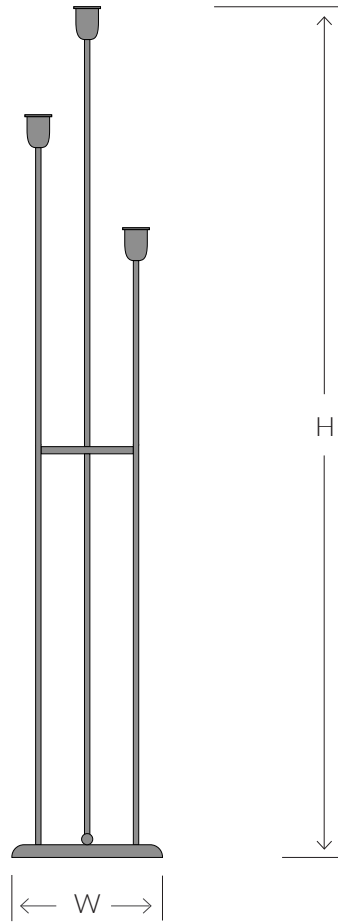

VILLAVERDE

LONDON

OXFORD

METAL FLOOR LAMP

SIZES*

3 light	H 168cm	Ø 30cm
	H 66.1"	Ø 11.8"

FINISHES AVAILABLE

Colour palettes available online.

ELECTRICALS

UK

220V E14 Golf bulb 40W max per bulb (Standard)
6W LED per bulb

USA

120V E12 Golf bulb 40W max per bulb (Standard)
6W LED per bulb

STANDARD

All lighting is made to CE standards
UL listing upon request

SHADES

Silk and Cotton shades available for this product.
Colour palettes available online.

Consult chart (right) for sizing

*The height of the table lamp is taken from the lowest point of the product to the light fitting. (shade excluded)