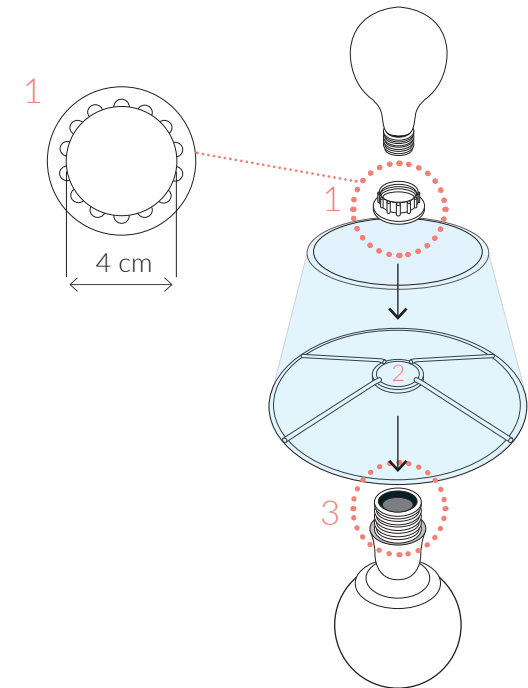

STANDARD

All lighting is made to CE standards

UL listing upon request

SHADES

Silk and Cotton shades available for this product.

Colour palettes available online.