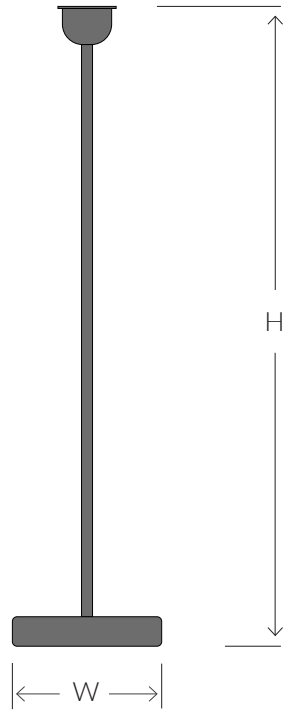

OXFORD
METAL TABLE LAMP

SIZES*

1 light	H 61cm H 24"	W 12cm W 4.7"
---------	-----------------	------------------

Consult chart (right) for sizing

*The height of the table lamp is taken from the lowest point of the product to the light fitting. (shade excluded)

All our products are handmade, therefore variances may occur.

FINISHES AVAILABLE

Colour palettes available online.

ELECTRICALS

UK

220V E27 Candle bulb, 40W max per light arm.

USA

120V E26 Candle bulb, 40W max per light arm