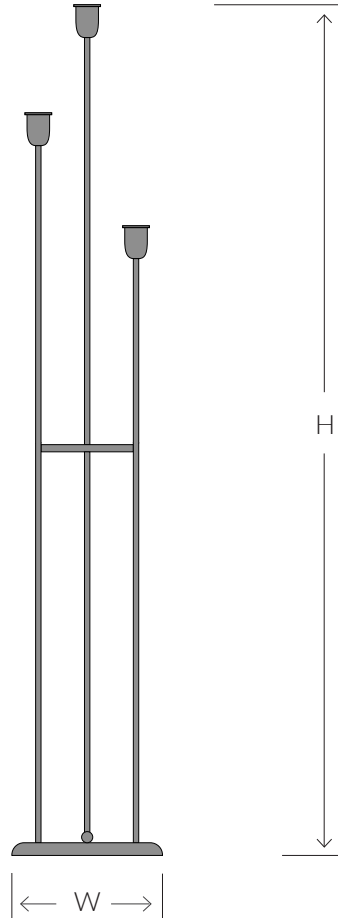

A B R I S S I  
L I G H T I N G

## OXFORD METAL FLOOR LAMP

### SIZES\*

3 light	H 168cm	Ø 30cm
	H 66.1"	Ø 11.8"

Consult chart (right) for sizing

\*The height of the table lamp is taken from the lowest point of the product to the light fitting. (shade excluded)

All our products are handmade, therefore variances may occur.

### ELECTRICALS

UK

220V E27 Candle bulb, 40W max per light arm.

USA

120V E26 Candle bulb, 40W max per light arm