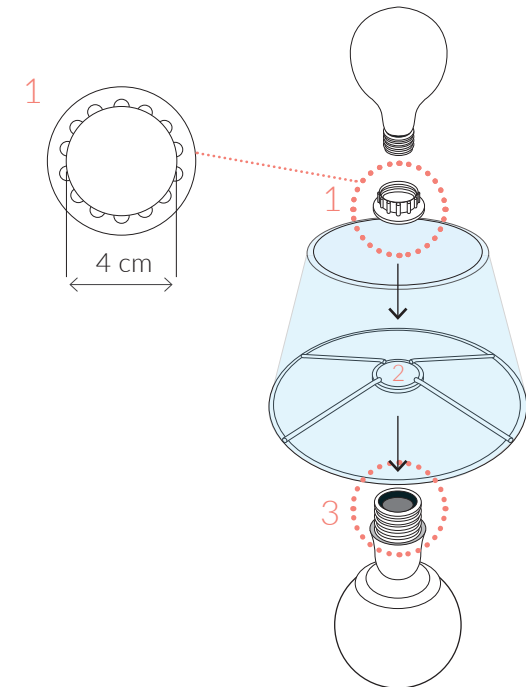

STANDARD

All lighting is made to CE standards

UL listing upon request

SHADES

Silk and Cotton shades available for this product.

Colour palettes available online.