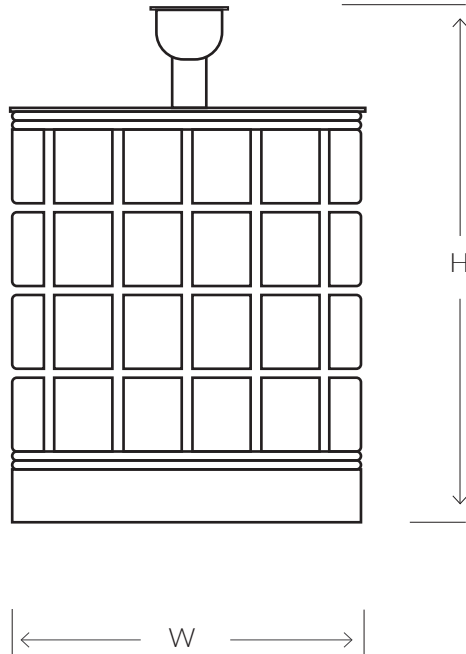

FORD
GLASS TABLE LAMP

SIZES*

1 light	H 32cm H 12.6"	W 20cm W 7.87"	D 9cm D 3.54"
1 light	H 42cm H 16.5"	W 20cm W 7.8"	D 9cm D 3.54"

Consult chart (right) for sizing

*The height of the table lamp is taken from the lowest point of the product to the light fitting. (shade excluded)

All our products are handmade, therefore variances may occur.

FINISHES AVAILABLE

Colour palettes available online.

ELECTRICALS

UK

220V E27 Candle bulb, 40W max per light arm.

USA

120V E26 Candle bulb, 40W max per light arm