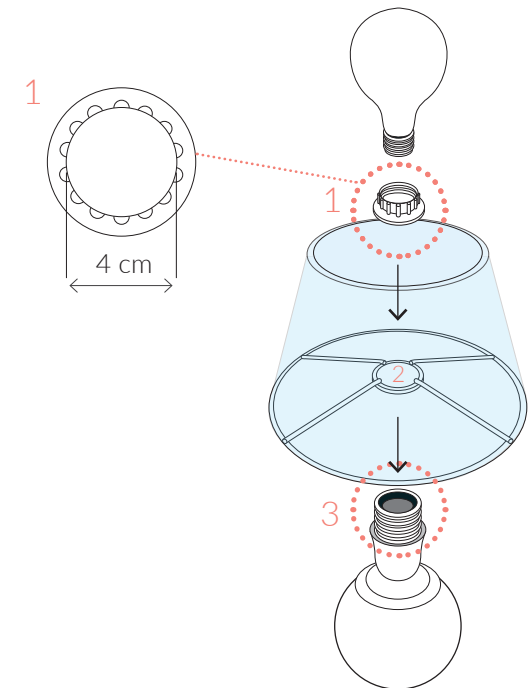

STANDARD

All lighting is made to CE standards

UL listing upon request

SHADES

Silk and Cotton shades available for this product.
Colour palettes available online.