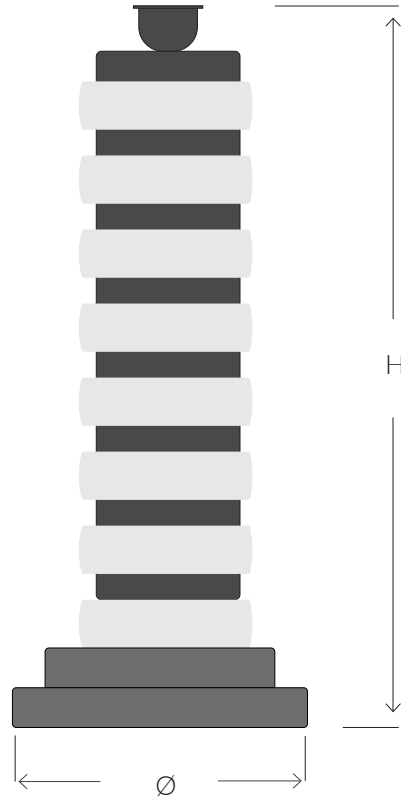

# VILLAVERDE LONDON

## GATSBY ALABASTER & BRASS TABLE LAMP

### SIZES\*

1 light	H 52cm H 20.5"	Ø 20cm W 7.8"	Kg 7 Lbs 15.4
---------	-------------------	------------------	------------------

Consult chart (right) for sizing

\*The height of the table lamp is taken from the lowest point of the product to the light fitting. (shade excluded)