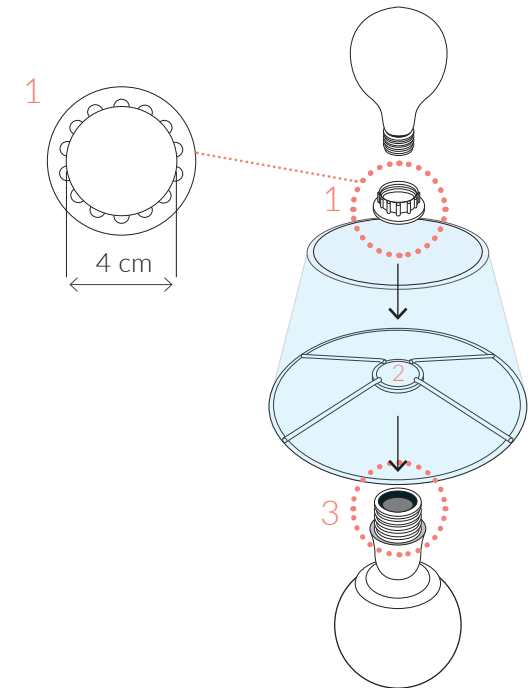

STANDARD

All lighting is made to CE standards
UL listing upon request

SHADES

Silk and Cotton shades available for this product.
Colour palettes available online.