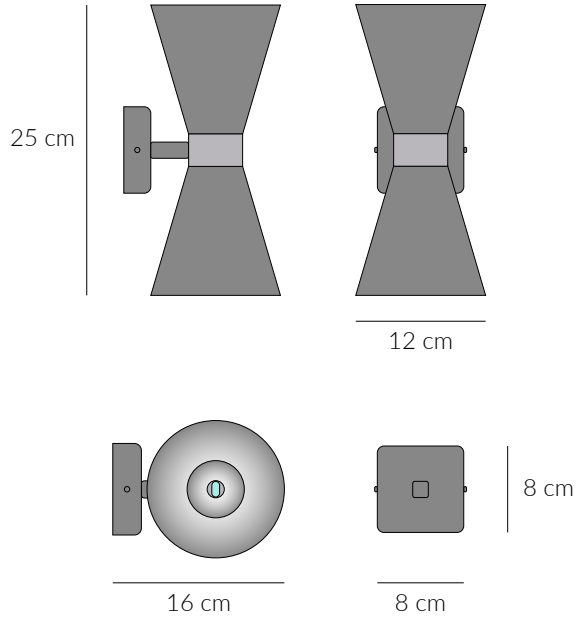

A B R I S S L I G H T I N G

KONO CONTEMPORARY METAL WALL LIGHT 10089

SIZES*

| | | | |
|---------|------------------|------------------|------------------|
| 2 light | H 25cm H 9.8" | W 12cm W 4.7" | D 16cm D 6.3" |
| 4 light | H 25cm H 9.8" | W 25cm W 9.8" | D 16cm D 6.3" |

Bespoke size available

Consult chart for sizing

*The height of the wall light is taken from the lowest point to the top of the fitting - (Measurements include shades)

All our product are handmade, therefore small variances may occur.