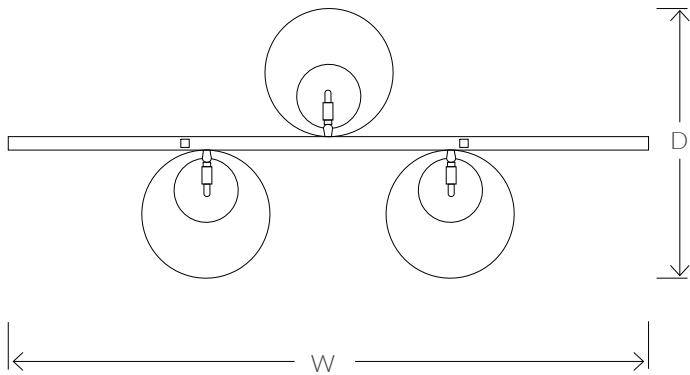

VILLAVERDE

LONDON

Vessel

Ceiling Light 10101

FINISHES AVAILABLE

Colour palettes available online.

INSTALLATION

Fixture requires on site assembly by a qualified electrician.

ELECTRICALS

Lightbulbs are not supplied.

STANDARD LIGHTING: 1 X G9 X 10W

INTEGRATED LED LIGHTING:

UP: 8,4W 1185LM CRI>90 3000 K 1185LM;

DOWN: 8,4 W CRI>90 3000K 1185LM;

DIMMABLE: 1-10V

STANDARD

All lighting is made to CE standards

UL listing upon request

SIZES*

3 light	H 8 cm	W 134 cm	D 64 cm	Kg TBC
	H 3.14	W 52.75"	W 25.19"	Lbs TBC

Tot. H 58 cm
Tot. H 22.83"

5 light	H 8 cm	W 191 cm	D 64 cm	Kg TBC
	H 3.14"	W 75.19"	W 25.19"	Lbs TBC

Tot. H 58 cm
Tot. H 22.83"

Consult chart (right) for sizing

* The height of the Wall Light is taken from the lowest point of the product to the ceiling fitting.

Adjustable cable height.

All our products are handmade, therefore variances may occur.

SHADES

Shades are not available for this product.