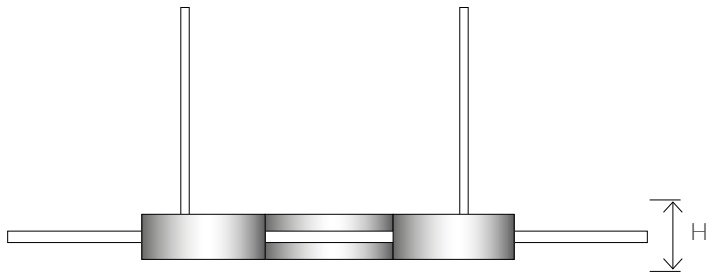

VILLAVERDE

LONDON

Vessel

Ceiling Light 10101

FINISHES AVAILABLE

Colour palettes available online.

INSTALLATION

Fixture requires on site assembly by a qualified electrician.

ELECTRICALS

Lightbulbs are not supplied.

STANDARD LIGHTING: 1 X G9 X 10W

INTEGRATED LED LIGHTING:

UP: 8,4W 1185LM CRI>90 3000 K 1185LM;

DOWN: 8,4 W CRI>90 3000K 1185LM;

DIMMABLE: 1-10V

STANDARD

All lighting is made to CE standards

UL listing upon request

SIZES*

3 light	H 8 cm	W 134 cm	D 64 cm	Kg TBC
	H 3.14	W 52.75"	W 25.19"	Lbs TBC

Tot. H 58 cm
Tot. H 22.83"

5 light	H 8 cm	W 191 cm	D 64 cm	Kg TBC
	H 3.14"	W 75.19"	W 25.19"	Lbs TBC

Tot. H 58 cm
Tot. H 22.83"

Consult chart (right) for sizing

* The height of the Wall Light is taken from the lowest point of the product to the ceiling fitting.

Adjustable cable height.

All our products are handmade, therefore variances may occur.

SHADES

Shades are not available for this product.