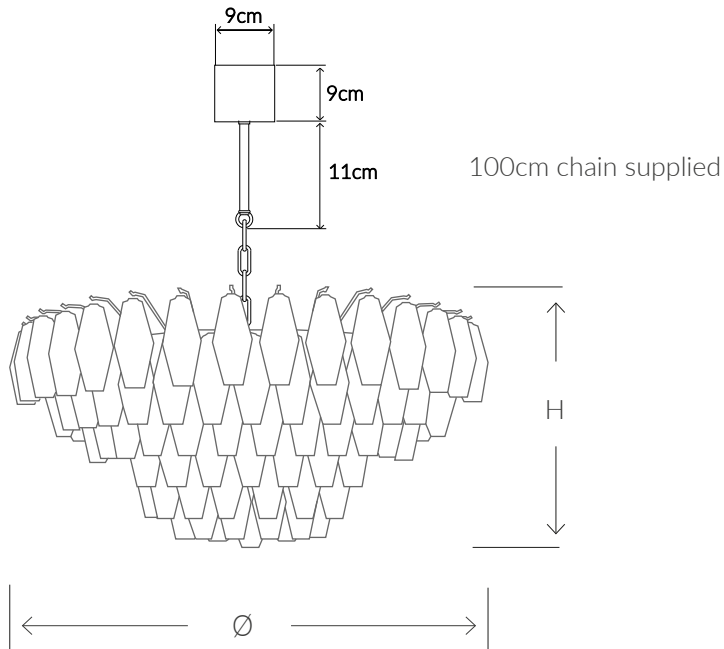

ALASKA
MURANO CHANDELIER

Consult chart (right) for sizing

*The product height, does not include the ceiling cup dimension.
Please refer to the diagram above for the ceiling cup dimensions.

All products are handmade, therefore variances may occur.

SIZES*

3 light	H 30cm H 11.8"	Ø 40cm Ø 15.7"	Kg 7 Lb 15.4
6 light	H 35cm H 13.8"	Ø 60cm Ø 23.6"	Kg 13 Lb 28.6
6 light Large	H 35cm H 13.8"	Ø 75cm Ø 29.5"	Kg 18 Lb 39.7
8 light	H 45cm H 17.7"	Ø 90cm Ø 35.4"	Kg 25 Lb 55.1
12 light	H 50cm H 19.7"	Ø 120cm Ø 47.2"	Kg 42 Lb 92.6