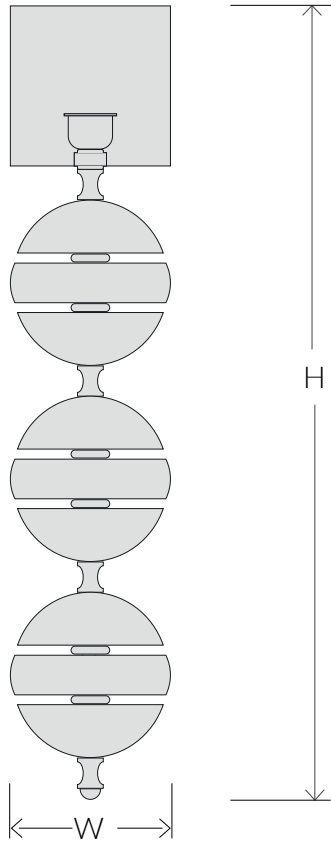

VILLAVERDE

LONDON

TECLA

ALABASTER & BRASS WALL LIGHT
LARGE

Consult chart (right) for sizing

*The height of the wall light is taken from the lowest point of the fitting to the top of the wall light. (shade excluded)

All our product are handmade, therefore variances may occur.

SIZES*

1 light Large	H 59.49 cm	W 12cm	D 15cm	kg 7
	H 23.4"	W 4.7"	D 5.9"	Lbs 15.4

FINISHES AVAILABLE

Colour palettes available online.

INSTALLATION

Fixture requires on site assembly by a qualified electrician.

ELECTRICALS

LED bulbs - recommended for products sold with shades
Lightbulbs are not supplied.

UK

220V E27 Screw Cap bulb
40W max per bulb (Standard) - 6W LED per bulb

USA

120V E26 Screw Cap bulb
40W max per bulb (Standard) - 6W LED per bulb

USA Regulations may affect the Design.

STANDARD

All lighting is made to CE standards

UL listing upon request

SHADES

Silk and Cotton shades available for this product
Colour palettes available online.