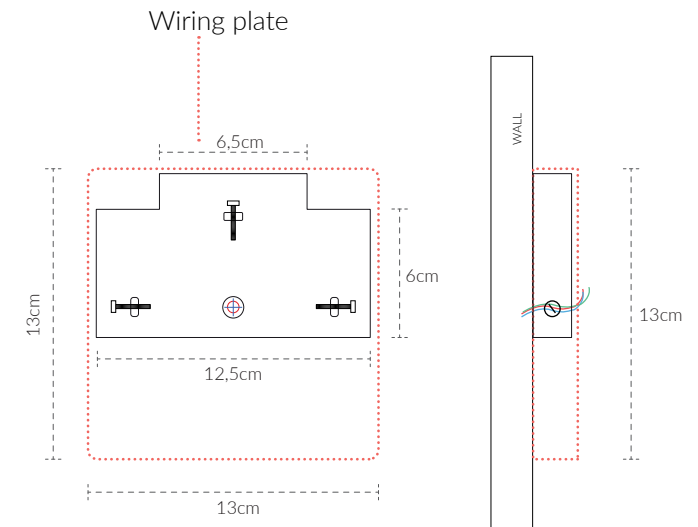

VILLAVERDE

LONDON

TECLA

ALABASTER & BRASS WALL LIGHT
LARGE

Consult chart (right) for sizing

*The height of the wall light is taken from the lowest point of the fitting to the top of the wall light. (shade excluded)

All our product are handmade, therefore variances may occur.

SIZES*

1 light Large	H 59.49 cm	W 12cm	D 15cm	kg 7
	H 23.4"	W 4.7"	D 5.9"	Lbs 15.4

FINISHES AVAILABLE

Colour palettes available online.

INSTALLATION

USA

120V E26 Screw Cap bulb
40W max per bulb (Standard) - 6W LED per bulb

USA Regulations may affect the Design.

STANDARD

All lighting is made to CE standards

UL listing upon request

SHADES

Silk and Cotton shades available for this product
Colour palettes available online.