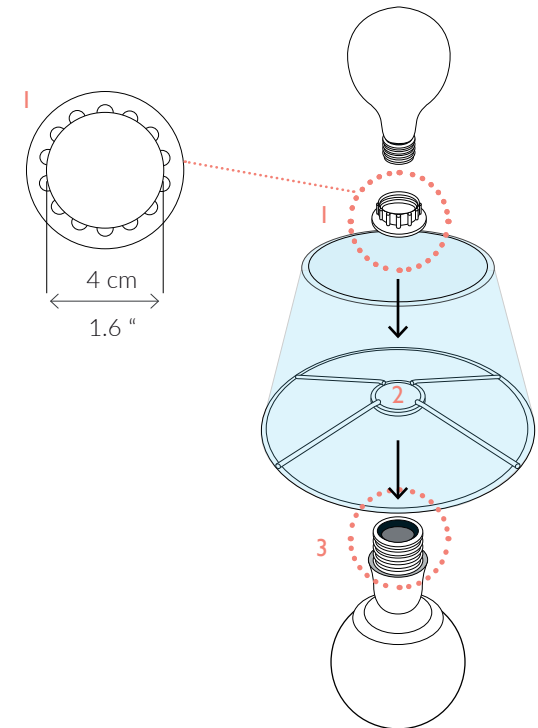

ELECTRICALS

Lightbulbs are not supplied

UK

220V E27 Candle bulb, 25W / 40W max

USA

120V E26 Candle bulb, 40W max

STANDARD

All lighting is made to CE standards

UL listing upon request