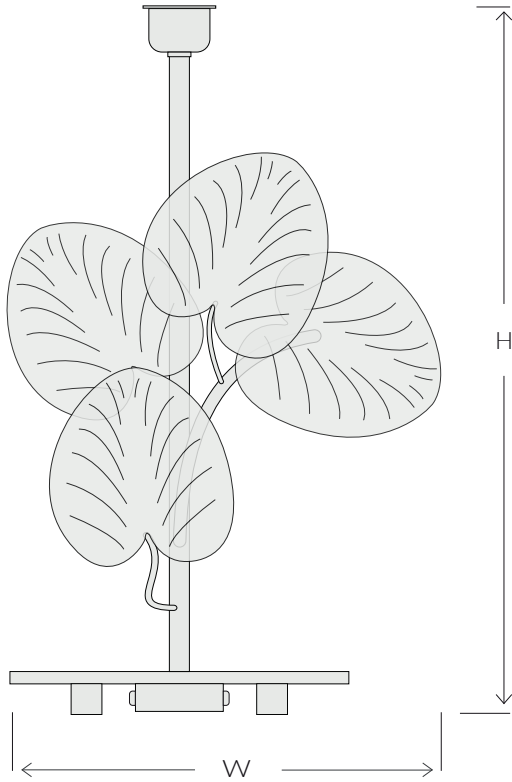

LILY
METAL TABLE LAMP | 1276

Consult chart (right) for sizing

*The height of the Table lamp is taken from the lowest point of the products to the light fitting. (Shades excluded)

All our product are handmade, therefore variances may occur.v

SIZES*

1 light	H 46cm	W 30cm	D 16cm	Kg 2.5
	H 18"	W 11.8"	D 6.2"	Lb 5.5

Bespoke size available

FINISHES AVAILABLE

Colour palettes available online.

ELECTRICALS

Lightbulbs are not supplied

UK

220V E27 Candle bulb, 25W / 40W max

USA

120V E26 Candle bulb, 40W max

STANDARD

All lighting is made to CE standards

UL listing upon request

SHADES

Silk and Cotton shades available for this product.
Colour palettes available online.