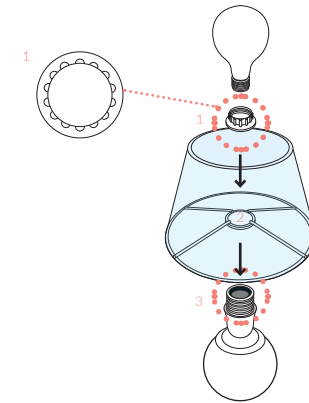

STANDARD

All lighting is made to CE standards

UL listing upon request

SHADES

Silk and Cotton shades available for this product.
Colour palettes available online.

Designed to be used with JEWEL TABLE LAMP SHADE E14

If a large shade is required, a bespoke base would also have to be made to guarantee the balance of the lamp.