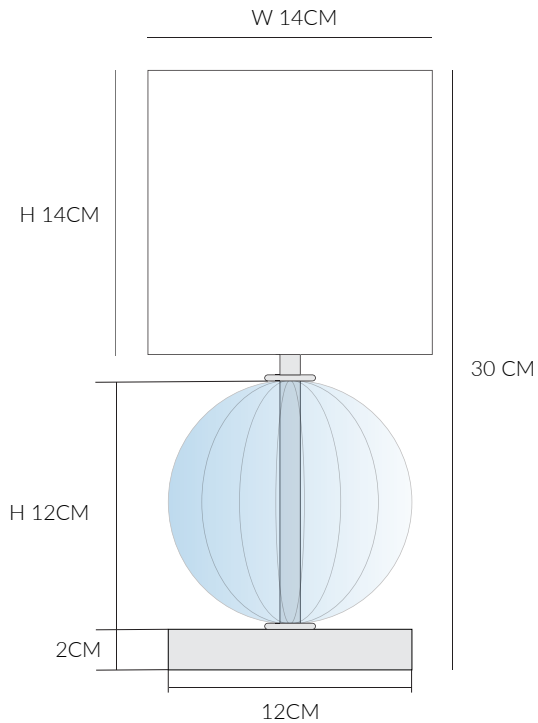

## JEWEL MURANO TABLE LAMP 11263

Consult chart (right) for sizing

\* The Height of the Table lamp is taken from the lowest point of the product to the light fitting. (Shade Included)

All our product are handmade, therefore variances may occur.

### SIZES\*

1 Light	H 30cm H 19.7"	D 14cm D 7.9"	Kg TBC Lbs TBC
---------	-------------------	------------------	-------------------

Bespoke size available