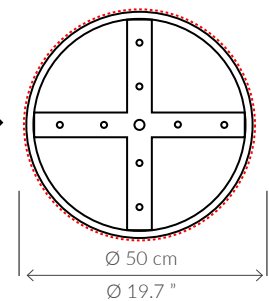

STANDARD

All lighting is made to CE standards

UL listing upon request

Wiring plate