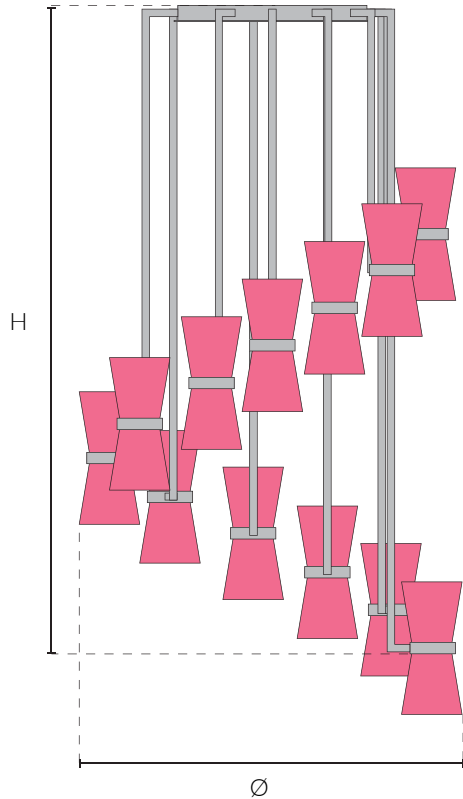

ABRISSI LIGHTING

KONO

METAL CHANDELIER 11251

Consult chart (right) for sizing

* The height of the ceiling light is taken from the lowest point of the product to the ceiling fitting. Measurements include shades.

All our product are handmade, therefore variances may occur.

SIZES*

24 light	H 170cm H 67"	Ø 100cm Ø 39.4"	Kg 20 Lb 44
----------	------------------	--------------------	----------------

Bespoke sizes available