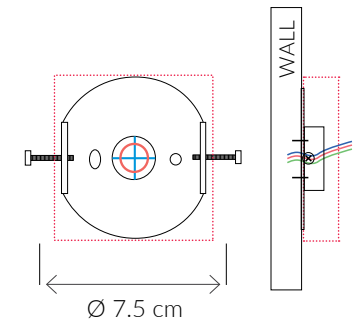

STANDARD

All lighting is made to CE standards

UL listing upon request

Wiring plate

SHADES

Shades sold separately

Colour palettes available online.