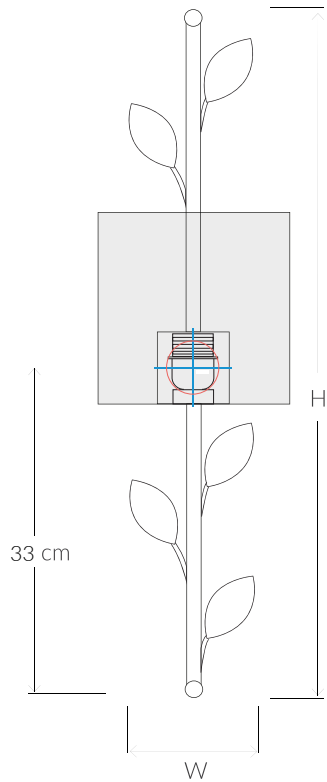

FOLIAGE CONTEMPORARY  
METAL WALL LIGHT | I252

SIZES\*

1 light	H 72cm H28.3"	W 18cm W 7"	D 8cm   Shade not included D 3.1"
---------	------------------	----------------	--------------------------------------

Bespoke size available

Consult chart for sizing

\*The height of the wall light is taken from the lowest point to the top of the fitting - ( Measurements do not include shade )

All our product are handmade, therefore small variances may occur.