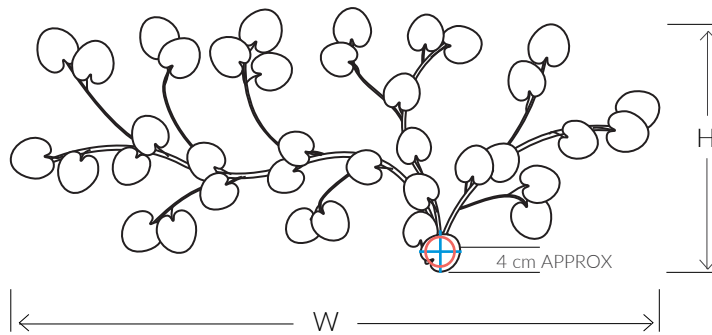

### SIZES\*

16 light	H 95cm H 37.4"	W 230cm W 90.5"	D 20cm D 7.9"	Kg 12 Lb 26.5
----------	-------------------	--------------------	------------------	------------------

Bespoke size available

Consult chart (right) for sizing

\*The height of the wall light is taken from the lowest point of the fitting to the top of the wall light. (shade excluded)

All our product are handmade, therefore variances may occur.