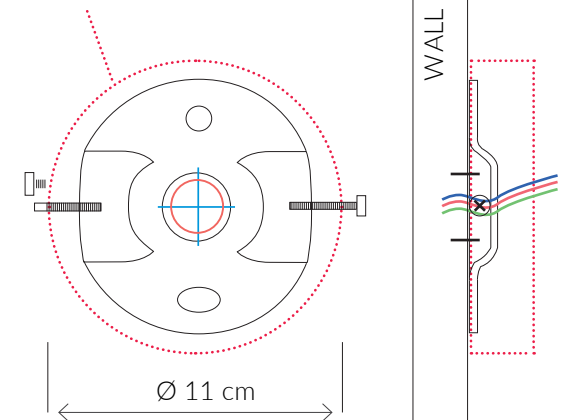

STANDARD

All lighting is made to CE standards
UL listing upon request

Wiring plate