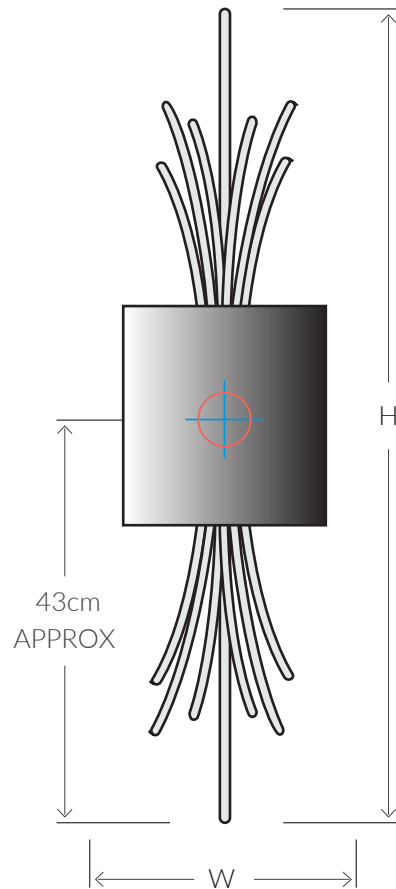

## SPIGA CONTEMPORARY

METAL WALL LIGHT 11240

Consult chart (right) for sizing

\*The height of the wall light is taken from the lowest point of the fitting to the top of the wall light.

All our product are handmade, therefore variances may occur.

### SIZES\*

2 light	H 81cm H 31.9"	W 20cm W 7.9"	D 14cm D 5.5"	Kg 3 Lb 6.6
---------	-------------------	------------------	------------------	----------------

Bespoke size available