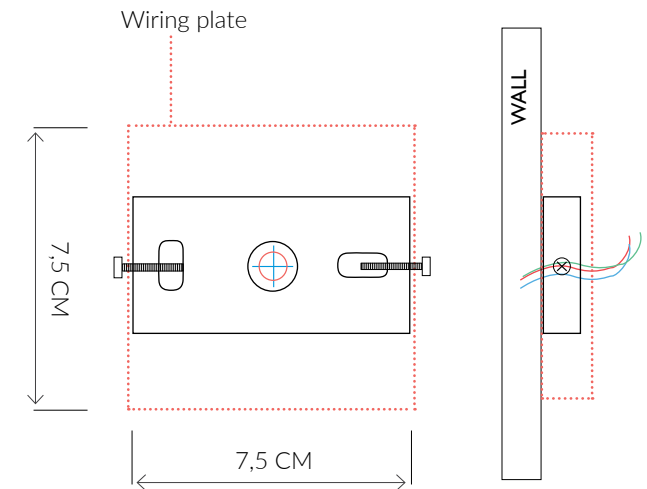

STANDARD

All lighting is made to CE standards

UL listing upon request

SHADES

Colour Palettes available online.