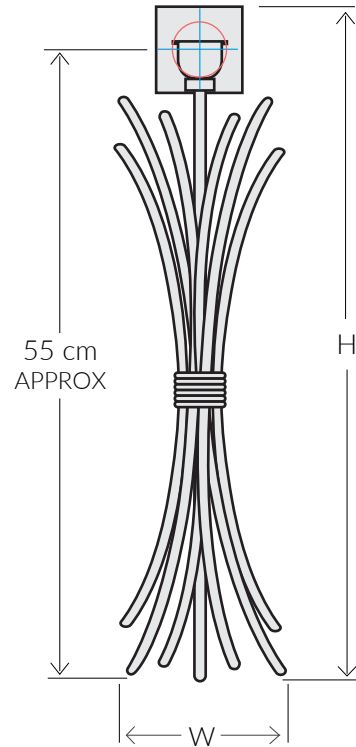

## SPIGA METAL WALL LIGHT | 1234

Consult chart (right) for sizing

\*The height of the wall light is taken from the lowest point of the fitting to the top of the shade. (Measurements includes shade)

All our product are handmade, therefore small variances may occur.

### SIZES\*

1 light	H 59cm	W 15cm	D 11cm	Kg 4
Short	H 23.2"	W 5.9"	D 4.3"	Lb 8.8
1 light	H 83cm	W 20cm	D 17cm	Kg 5
Long	H 32.7"	W 7.9"	D 6.7"	Lb 11

Bespoke size available