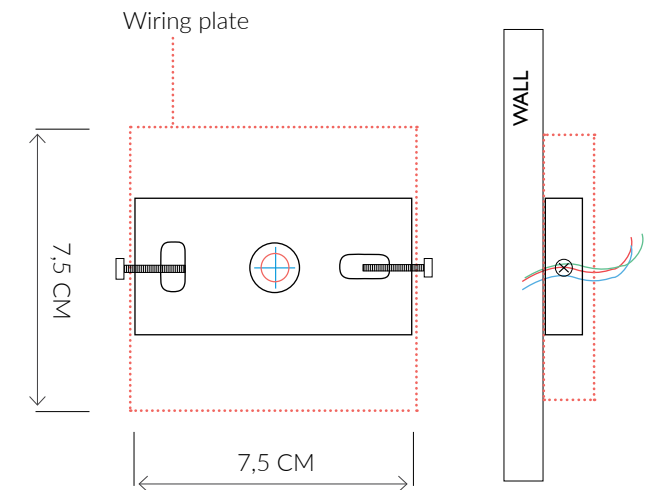

STANDARD

All lighting is made to CE standards
UL listing upon request

SHADES

Silk and Cotton shades available for this product.
Colour palettes available online.