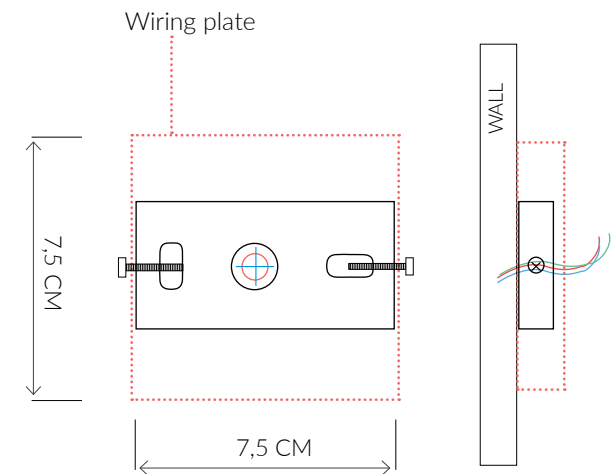

STANDARD

All lighting is made to CE standards

UL listing upon request

SHADES

Leather shade included with this product