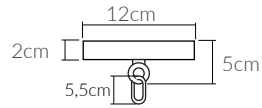

## AREZZO CONTEMPORARY METAL LANTERN | I 1094

Consult chart (right) for sizing

The height of the ceiling light is taken from the lowest point of the fitting to where the chain starts. An allowance of approximately 18cm or 7" should be added to the height of such ceiling lights to allow for a minimal length of chain and the ceiling rose.

### SIZES\*

6 light	H 72cm H 28.3"	Diam 62cm Diam 24.4"	Kg 18 Lb 40
8 light	H 100cm H 39.4"	Diam 92cm Diam 36.2"	Kg 30 Lb 67

Bespoke size available