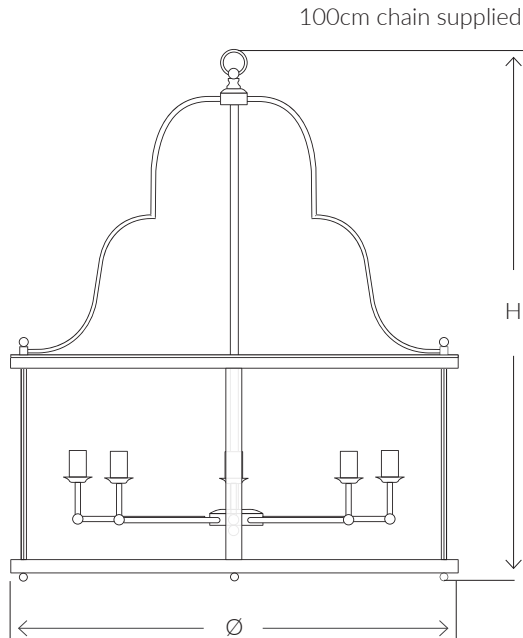

## AREZZO CONTEMPORARY METAL LANTERN | I 1094

Consult chart (right) for sizing

The height of the ceiling light is taken from the lowest point of the fitting to where the chain starts. An allowance of approximately 18cm or 7" should be added to the height of such ceiling lights to allow for a minimal length of chain and the ceiling rose.

### SIZES\*

6 light	H 72cm H 28.3"	Diam 62cm Diam 24.4"	Kg 18 Lb 40
8 light	H 100cm H 39.4"	Diam 92cm Diam 36.2"	Kg 30 Lb 67

Bespoke size available