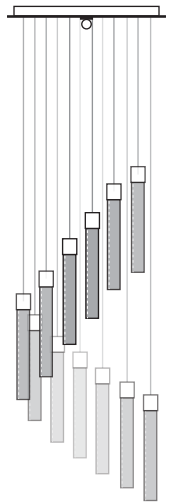

# ABRISSI LIGHTING

12 Light SPIRAL

## FORTE LEATHER CEILING LIGHT 11225

### SIZES\*

1 light	H 32cm H 12.5"	W TBCcm W TBC"	D TBCcm D TBC"	Kg TBC Lbs TBC
3 light	H 32cm H 12.5"	W TBCcm W TBC"	D TBCcm D TBC"	Kg TBC Lbs TBC
5 light	H 32cm H 12.5"	W 100cm W 39.4"	D 6cm D 2.4"	Kg 4 Lbs 8.8
12 light SPIRAL	H 240cm H 94.5"	Ø 50cm Ø 19.7"		Kg 15 Lbs 33.1