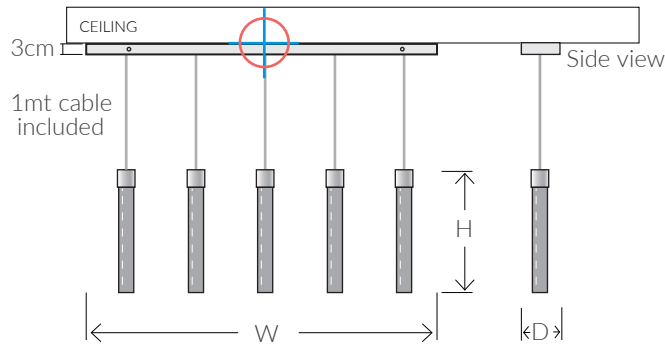

ABRISSI LIGHTING