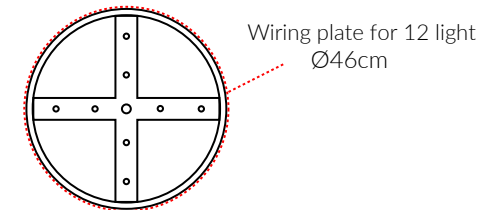

COMPONENTS

All lighting is made to CE standards

UL listing upon request

Wiring plate for 5 light