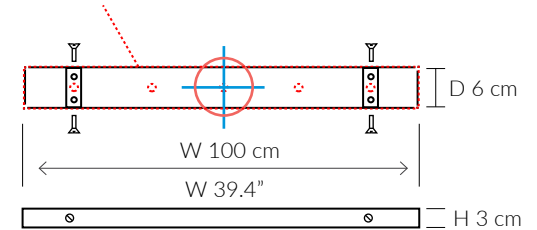

### SIZES\*

1 light	H 32cm H 12.5"	W TBCcm W TBC"	D TBCcm D TBC"	Kg TBC Lbs TBC
3 light	H 32cm H 12.5"	W TBCcm W TBC"	D TBCcm D TBC"	Kg TBC Lbs TBC
5 light	H 32cm H 12.5"	W 100cm W 39.4"	D 6cm D 2.4"	Kg 4 Lbs 8.8
12 light SPIRAL	H 240cm H 94.5"	Ø 50cm Ø 19.7"		Kg 15 Lbs 33.1

### SHADES

Shades are not available on this product.

Consult chart (right) for sizing

\* The height of the ceiling light is taken from the lowest point of the product to the ceiling fitting.

Adjustable cable height.