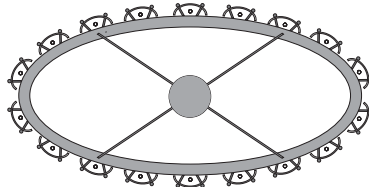

## ATLANTE CLASSIC

ALABASTER & METAL CHANDELIER 11222

24 Light  
(Round)

36 Light  
(Oval)

Consult chart (right) for sizing

\* The height of the ceiling light is taken from the lowest point of the fitting to the ceiling.

### SIZES\*

24 light	H 18cm H 7.1"	Diam 85cm Diam 33.5"	Kg 20 Lb 44.1
36 light	H 18cm H 7.1	W 150cm W 59"	D 75cm D 29.5"
			Kg 35 Lb 77.2

Bespoke sizes available