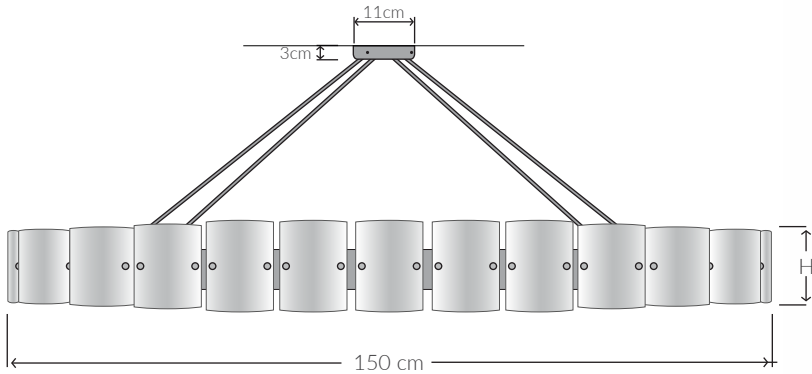

## ATLANTE CLASSIC

ALABASTER & METAL CHANDELIER 11222

24 Light  
(Round)

36 Light  
(Oval)

Consult chart (right) for sizing

\* The height of the ceiling light is taken from the lowest point of the fitting to the ceiling.

### SIZES\*

24 light	H 18cm H 7.1"	Diam 85cm Diam 33.5"	Kg 20 Lb 44.1
36 light	H 18cm H 7.1	W 150cm W 59"	D 75cm D 29.5"
			Kg 35 Lb 77.2

Bespoke sizes available