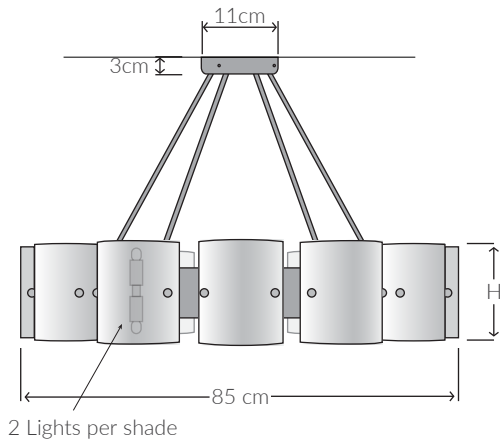

## ATLANTE CLASSIC

ALABASTER & METAL CHANDELIER 11222

24 Light  
(Round)

36 Light  
(Oval)

Consult chart (right) for sizing

\* The height of the ceiling light is taken from the lowest point of the fitting to the ceiling.

### SIZES\*

24 light	H 18cm H 7.1"	Diam 85cm Diam 33.5"	Kg 20 Lb 44.1
36 light	H 18cm H 7.1	W 150cm W 59"	D 75cm D 29.5"
			Kg 35 Lb 77.2

Bespoke sizes available