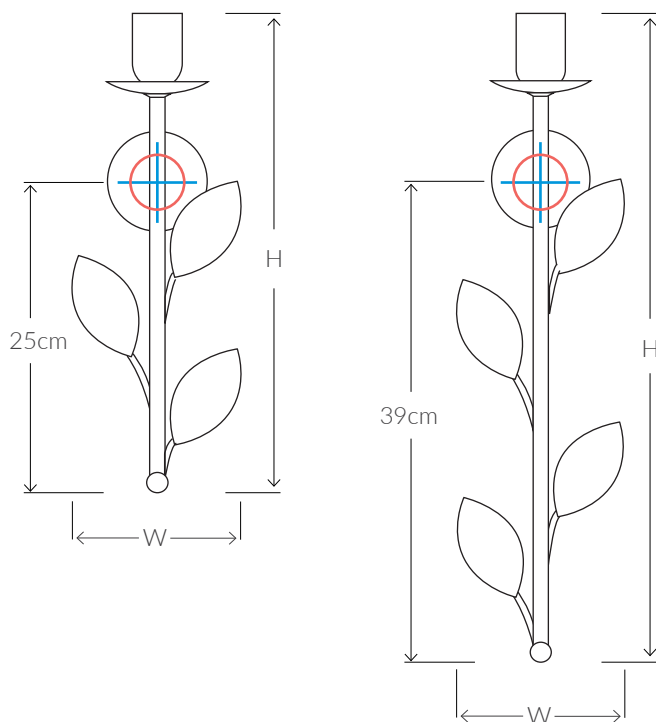

FOLIAGE  
METAL WALL LIGHT | 223

Consult chart (right) for sizing

\*The height of the wall light is taken from the lowest point of the fitting to the top of the shade. (Measurements includes shade)

All our product are handmade, therefore small variances may occur.

SIZES\*

1 light Short	H 38cm H 15 "	W 15cm W 5.9 "	D 11cm D 4.3 "	Kg 0.5 Lb 1.1
1 light Long	H 52cm H 20.5 "	W 15cm W 5.9 "	D 11cm D 4.3 "	Kg 1 Lb 2.2

FINISHES AVAILABLE

Colour palettes available online.

INSTALLATION

Fixture requires on site assembly by a qualified electrician.

ELECTRICALS

LED bulbs - recommended for products sold with shades  
Lightbulbs are not supplied.

UK

220V E27 Screw Candle bulb  
40W max per bulb ( Standard ) - 6W LED per bulb

USA

120V E26 Screw Candle bulb  
40W max per bulb ( Standard ) - 6W LED per bulb

USA Regulations may affect the Design.

STANDARD

All lighting is made to CE standards  
UL listing upon request

SHADES

Silk and Cotton shades available for this product.  
Colour palettes available online.