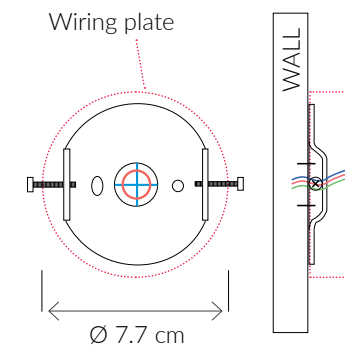

STANDARD

All lighting is made to CE standards
UL listing upon request

SHADES

Silk and Cotton shades available for this product.
Colour palettes available online.