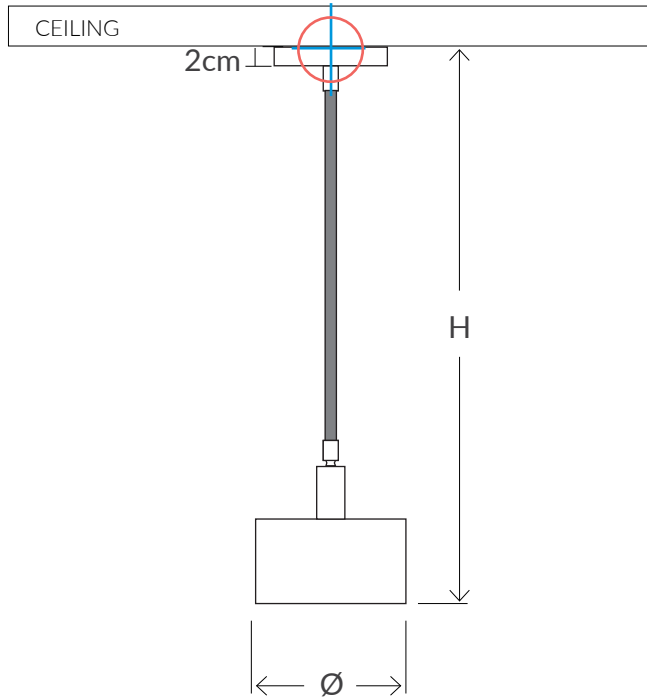

LINEA PENDANT
LEATHER CEILING LIGHT 11212

Consult chart (right) for sizing

* The height of the ceiling light is taken from the lowest point of the product to the ceiling fitting.

All our products are handmade, therefore variances may occur.

SIZES*

1 light	H 59cm H 22.4"	Ø 16cm Ø 6.3"	Kg 1,5 Lbs 3.3
1 light	H 69cm H 26.3"	Ø 16cm Ø 6.3"	Kg 2 Lbs 4.4

Bespoke size available

FINISHES AVAILABLE

Colour palettes available online.

INSTALLATION

Fixture requires on site assembly by a qualified electrician.