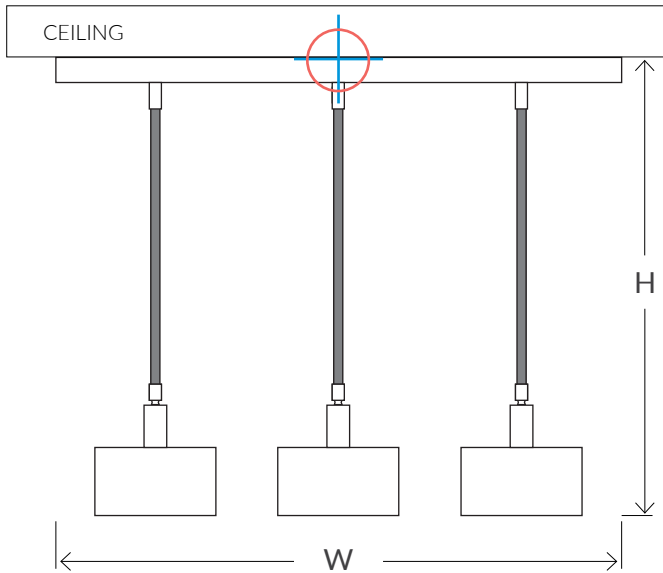

LINEA PENDANT 3 LIGHT
LEATHER CEILING LIGHT 11213

SIZES*

3 light	H 59cm H 22.4"	W 85cm W 33.5"	D 16cm D 6.3"	Kg 7 Lbs 15.4
3 light	H 69cm H 26.3"	W 85cm W 33.5"	D 16cm D 6.3"	Kg 9 Lbs 19.8

Bespoke size available

Consult chart (right) for sizing

* The height of the ceiling light is taken from the lowest point of the product to the ceiling fitting.

All our products are handmade, therefore variances may occur.

FINISHES AVAILABLE