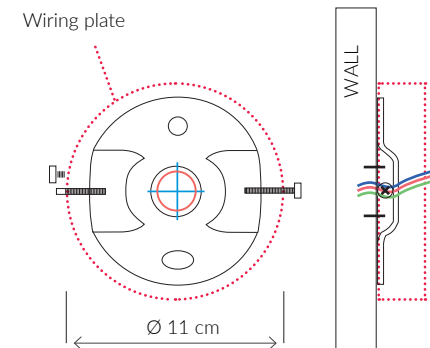

SHADES

Shades are not available for this product.