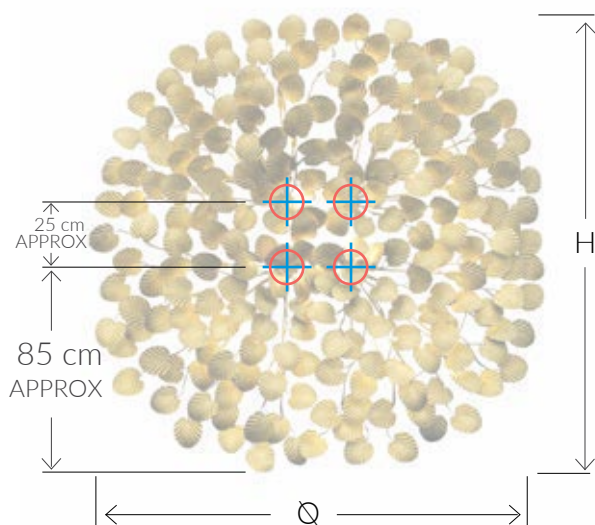

LILY ROUND
METAL WALL LIGHT 11221

SIZES*

5 light	D 15cm D 5.9"	Ø 80cm Ø 31.5"	Kg TBC Lb TBC
8 light	D 20cm H 7.9"	Ø 100cm Ø 39.4"	Kg TBC Lb TBC
28 light	D 20cm H 7.9"	Ø 200cm Ø 78.7"	Kg 35 Lb 77.2

*Bespoke size available

Consult chart (right) for sizing

*The height of the wall light is taken from the lowest point of the fitting to the top of the wall light. (shade excluded)

All our product are handmade, therefore variances may occur.