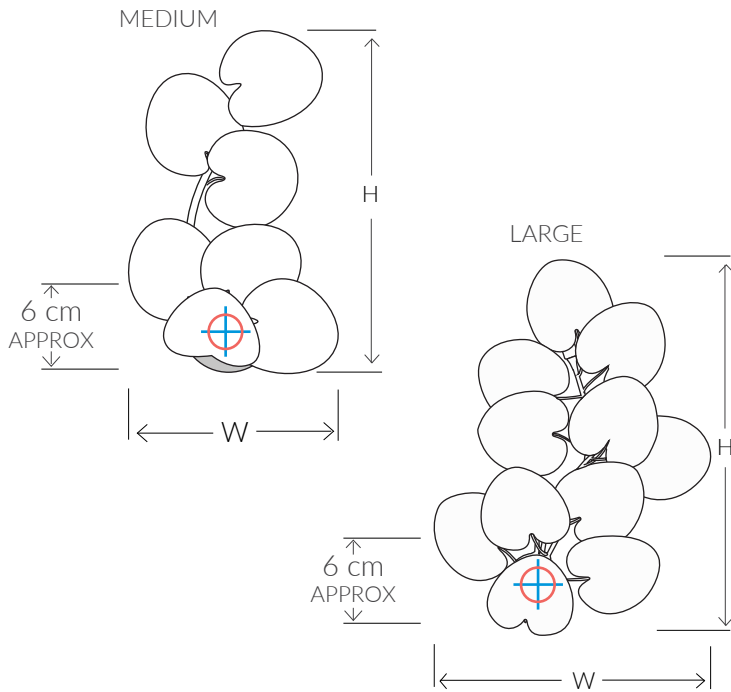

ABRISSI LIGHTING

LILY CONTEMPORARY METAL WALL LIGHT 11219

SIZES

2 light SMALL	H 32cm H 12.6"	W 35cm W 13.8"	D 10cm D 3.9"	Kg 0.5 Lb 1.1
3 light MEDIUM	H 47.5cm H 18.7"	W 28cm W 11.02"	D 15cm D 5.9"	Kg 1 Lb 2.2
3 light LARGE	H 54cm H 21.3"	W 40cm W 15.7"	D 12cm D 4.7"	Kg 1 Lb 2.2

Bespoke size available

Consult chart (right) for sizing

*The height of the wall light is taken from the lowest point of the fitting to the top of the wall light.

All our product are handmade, therefore small variances may occur.