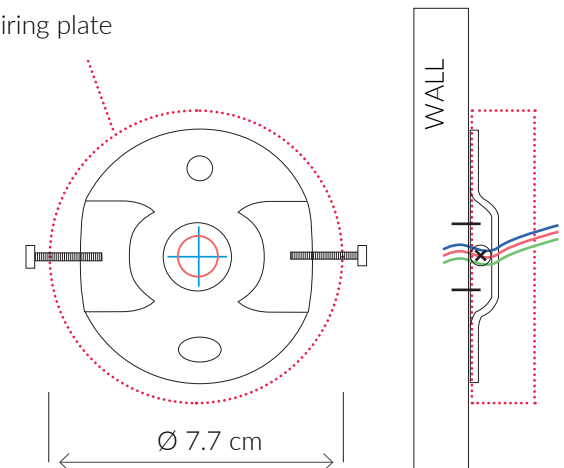

SIZES

2 light SMALL	H 32cm H 12.6"	W 35cm W 13.8"	D 10cm D 3.9"	Kg 0.5 Lb 1.1
3 light MEDIUM	H 47.5cm H 18.7"	W 28cm W 11.02"	D 15cm D 5.9"	Kg 1 Lb 2.2
3 light LARGE	H 54cm H 21.3"	W 40cm W 15.7"	D 12cm D 4.7"	Kg 1 Lb 2.2

Bespoke size available

Consult chart (right) for sizing

*The height of the wall light is taken from the lowest point of the fitting to the top of the wall light.

All our product are handmade, therefore small variances may occur.

FINISHES AVAILABLE
Colour palettes available online.

INSTALLATION
Fixture requires on site assembly by a qualified electrician.

ELECTRICALS
Lightbulbs are not supplied - ADVISE LED Bulbs.

UK
220V G9 LED bulb

USA
120V G9 LED bulb

USA Regulations may affect the Design.

STANDARD
All lighting is made to CE standards
UL listing upon request

Wiring plate