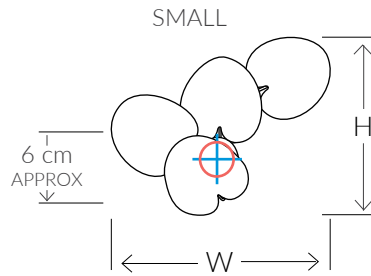

ABRISSI LIGHTING

LILY CONTEMPORARY METAL WALL LIGHT 11219

SIZES

2 light SMALL	H 32cm H 12.6"	W 35cm W 13.8"	D 10cm D 3.9"	Kg 0.5 Lb 1.1
3 light MEDIUM	H 47.5cm H 18.7"	W 28cm W 11.02"	D 15cm D 5.9"	Kg 1 Lb 2.2
3 light LARGE	H 54cm H 21.3"	W 40cm W 15.7"	D 12cm D 4.7"	Kg 1 Lb 2.2

Bespoke size available

Consult chart (right) for sizing

*The height of the wall light is taken from the lowest point of the fitting to the top of the wall light.

All our product are handmade, therefore small variances may occur.