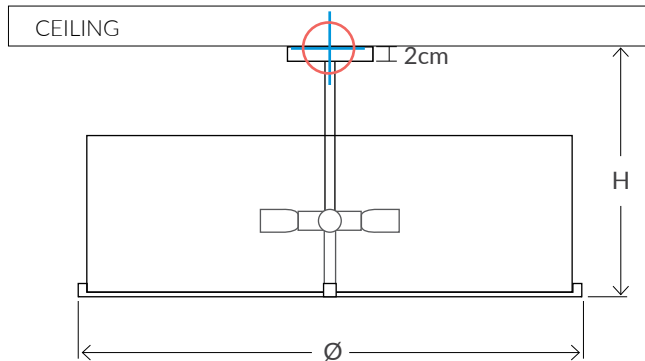

VILLAVERDE

LONDON

CROSS PENDANT METAL CEILING LIGHT 11204