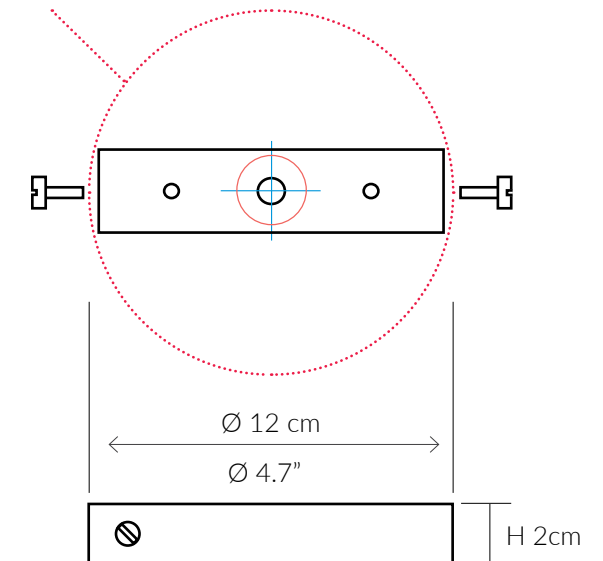

Wiring plate

SIZES*

2 light	H 30cm H 11.8"	Diam 40cm Diam 15.7"	Kg 3 Lb 6.6
4 light	H 30cm H 11.8"	Diam 55cm Diam 21.7"	Kg 4 Lb 8.1
4 light	H 30cm H 11.8"	Diam 70cm Diam 27.6"	Kg 6 Lb 13.2
4 light	H 30cm H 11.8"	Diam 80cm Diam 31.5"	Kg 6,5 Lb 14.3

Bespoke sizes available

Consult chart (right) for sizing

* The height of the ceiling light is taken from the lowest point of the product to the ceiling fitting.

All our products are handmade, therefore variances may occur.