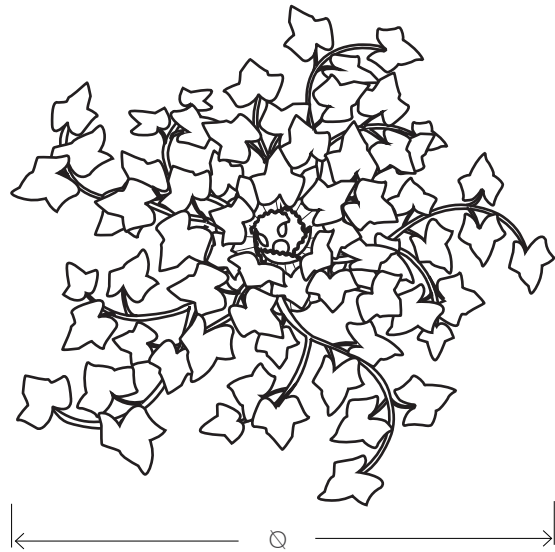

UK

220V E14 Candle bulb, 40W max per bulb

USA

120V E12 Candle bulb, 40W max per bulb

COMPONENTS

All lighting is made to CE standards

UL listing upon request

SIZES*

5 light	H 15cm H 5.9"	Diam 70cm Diam 27.6"	Kg 3 Lb 6.6
---------	------------------	-------------------------	----------------

Bespoke sizes available

Consult chart (right) for sizing

* The height of the ceiling light is taken from the lowest point of the product to the ceiling fitting.