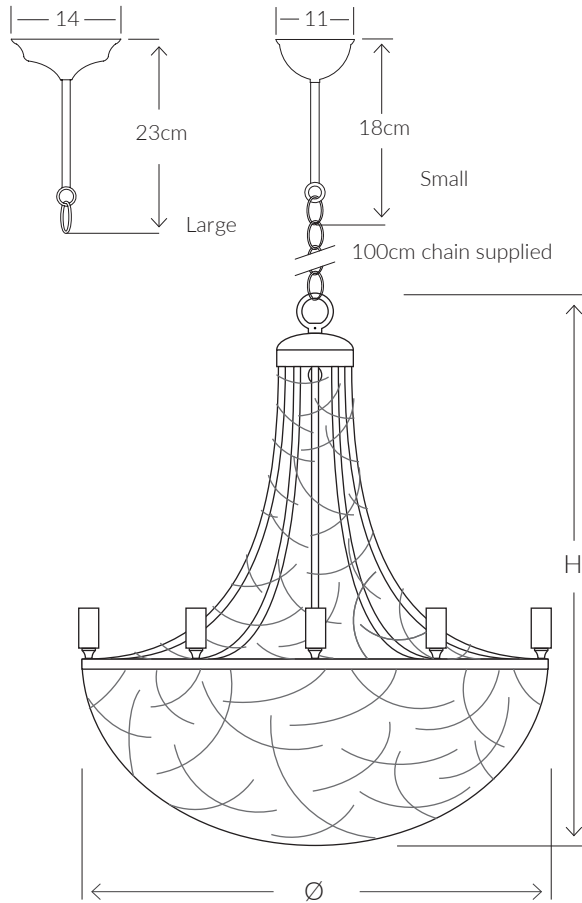

VILLAVERDE

LONDON

FERRO METAL CHANDELIER 11171

SIZES*

8 light	H 82cm	Diam 72cm	Kg 10
	H 32.3"	Diam 28.3"	Lb 22

Bespoke sizes available

Consult chart (right) for sizing

* The height of the ceiling light is taken from the lowest point of the fitting should be added to the height of such ceiling lights to allow for a minimal length to where the chain starts. An allowance of approximately 18cm or 7" length of chain and the ceiling rose.