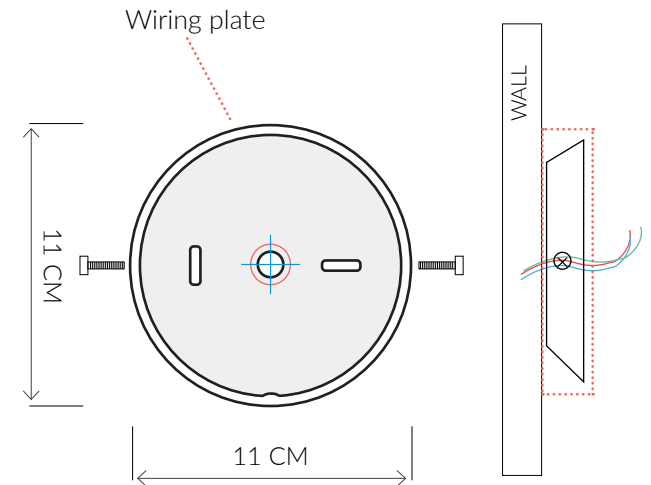

STANDARD

All lighting is made to CE standards
UL listing upon request

SHADES

Shades are not available for this product.