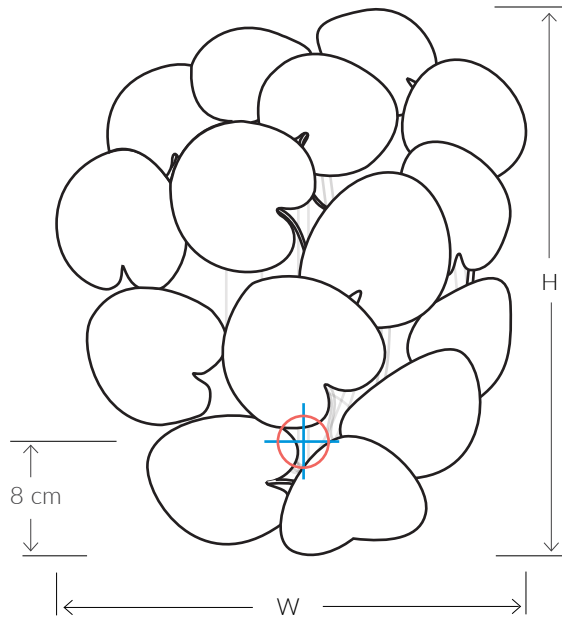

LILY  
METAL WALL LIGHT 11202

Consult chart (right) for sizing

\*The height of the wall light is taken from the lowest point of the fitting to the top of the wall light.

All our product are handmade, therefore small variances may occur.

SIZES\*

2 light	H 55cm	W 45cm	D 20cm	Kg 2
	H 21.7"	W 17.7"	D 7.9"	Lb 4.4

Bespoke size available

FINISHES AVAILABLE

Colour palettes available online.

INSTALLATION

Fixture requires on site assembly by a qualified electrician.