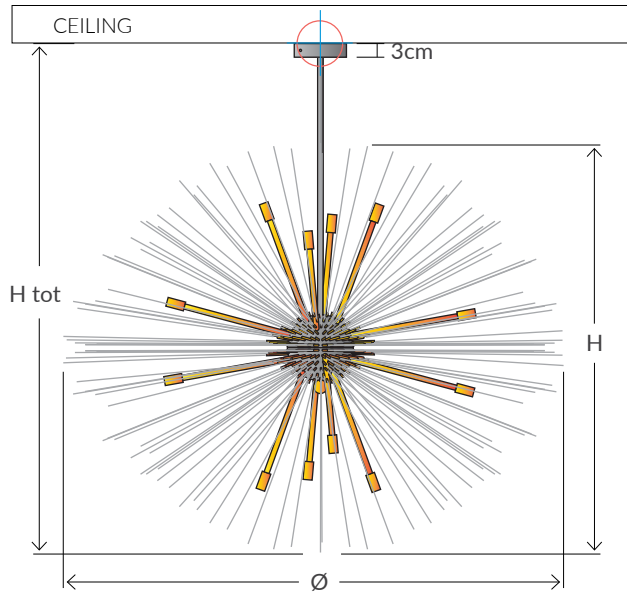

### SIZES\*

12 light	H 90cm H 35.4"	Htot 120cm Htot 47.2"	Diam 120cm Diam 47.2"	Kg 9 Lb 19.8
----------	-------------------	--------------------------	--------------------------	-----------------

Bespoke sizes available

Consult chart (right) for sizing

\* The height of the ceiling light is taken from the lowest point of the product to the ceiling fitting.

All our products are handmade, therefore variances may occur.