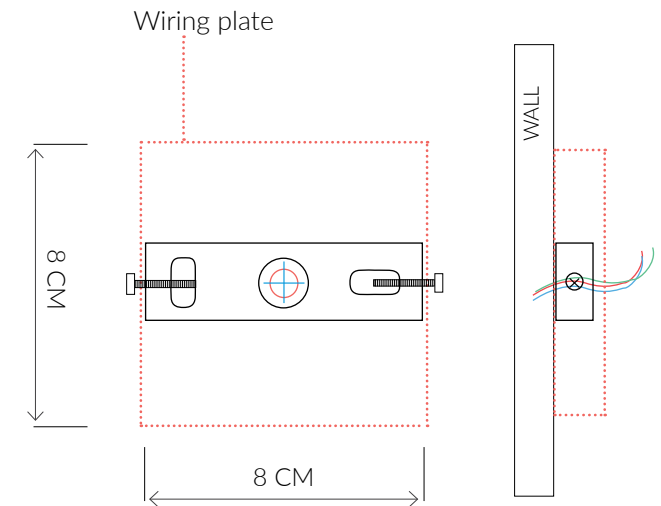

SIZES*

2 light	H 18cm H 7.1"	W 40cm W 15"	D 18cm D 7.1"	Kg 2,5 Lb 5.5

Consult chart (right) for sizing

*The height of the wall light is taken from the lowest point of the fitting to the top of the wall light.

All our product are handmade, therefore variances may occur.

info@villaverdeltd.com

FINISHES AVAILABLE
Colour palettes available online.

INSTALLATION
Fixture requires on site assembly by a qualified electrician.

ELECTRICALS
Lightbulbs are not supplied - ADVISE LED Bulbs.

G9 LED bulbs.

UK
220/240V G9 LED bulb

USA
120V G9 LED bulb

USA Regulations may affect the Design.

STANDARD
All lighting is made to CE standards
UL listing upon request