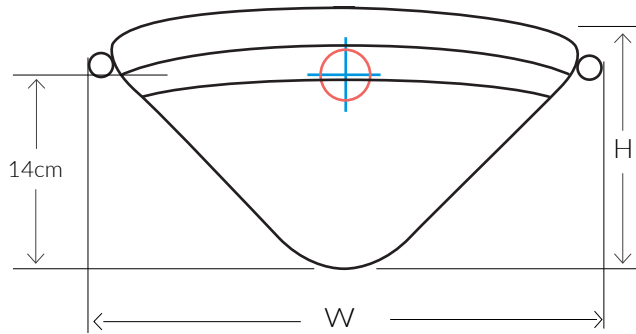

### SIZES\*

2 light	H 18cm H 7.1"	W 40cm W 15"	D 18cm D 7.1"	Kg 2,5 Lb 5.5
---------	------------------	-----------------	------------------	------------------

Consult chart (right) for sizing

\*The height of the wall light is taken from the lowest point of the fitting to the top of the wall light.