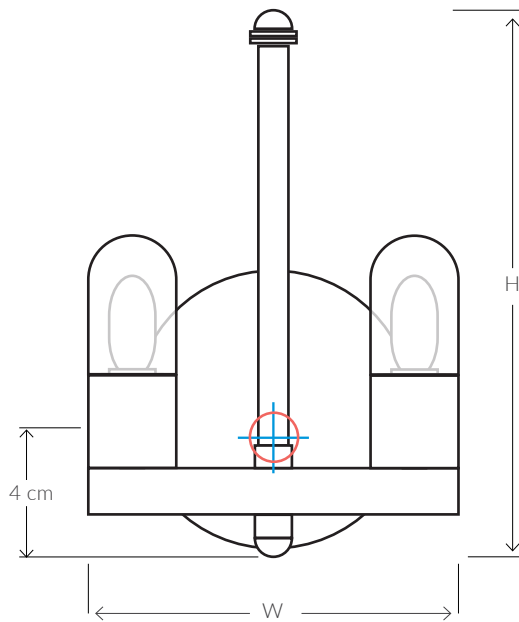

IP44 BRASS FITTING  
FOR BATHROOM WALL LIGHT

Consult chart (right) for sizing

\*The height of the IP44 brass fitting is taken from the lowest point of the fitting to the top of the wall light. (Shade excluded)

The IP44 finale can be adjust to suit other elements of our online wall light collection.

These products are IP44 rated for use in bathrooms and other environments where water intrusion may occur.

All our product are handmade, therefore small variances may occur.

SIZES\*

2 light IP44 Brass Fitting

H 24cm	W 16cm	D 10cm	Kg 0,5
H 9.8 "	W 6.3 "	D 3.9 "	Lb 1.1

Measures will vary due to customization

FINISHES AVAILABLE

Colour palettes available online.

INSTALLATION

Fixtures requires on site assembly by a qualified electrician.