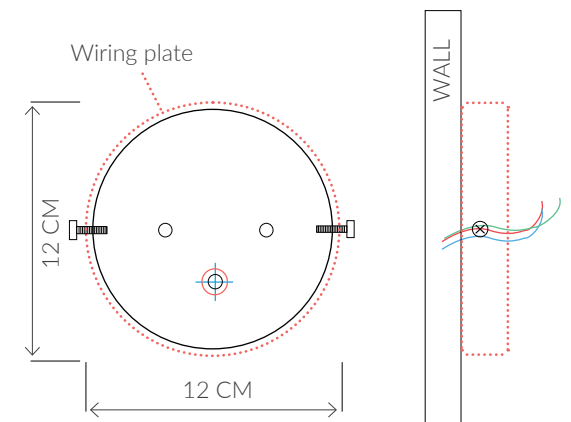

STANDARD

IP44 Certificated

All lighting is made to CE standards

UL listing upon request

SHADES

Silk and Cotton shades available for this product.

Colour palettes available online.