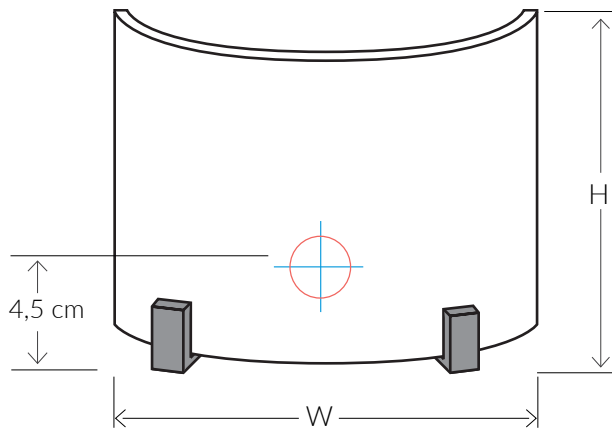

### SIZES\*

2 light	H 20,5cm	W 27cm	D 9cm	Kg 1
	H 8.1"	W 10.7"	D 3.5"	Lb 2.2

Consult chart (right) for sizing

\*The height of the wall light is taken from the lowest point of the fitting to the top of the wall light.