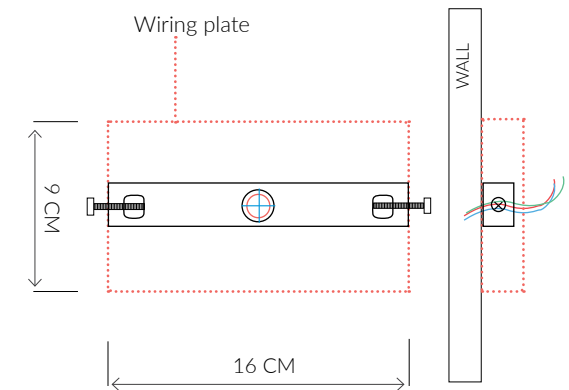

STANDARD

All lighting is made to CE standards

UL listing upon request

SHADES

Shades are not available for this product.