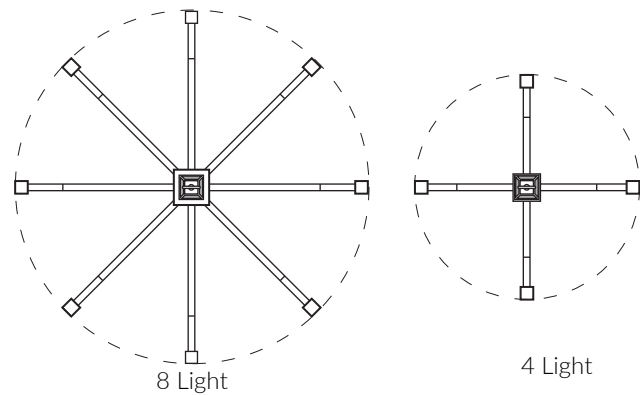

A B R I S S I
L I G H T I N G

PIRAMIDE
METAL CHANDELIER 11133

Consult chart (right) for sizing

* The height of the ceiling light is taken from the lowest point of the product to the ceiling fitting. Measurements excludes shades.

All our product are handmade, therefore variances may occur.

SIZES*

4 light	H 57cm H 22.4"	Ø 50cm Ø 19.7"	Kg 4 Lb 8.8
8 light	H 58cm H 22.8"	Ø 80cm Ø 31.5"	Kg 9 Lb 19.8

Bespoke sizes available

FINISHES AVAILABLE