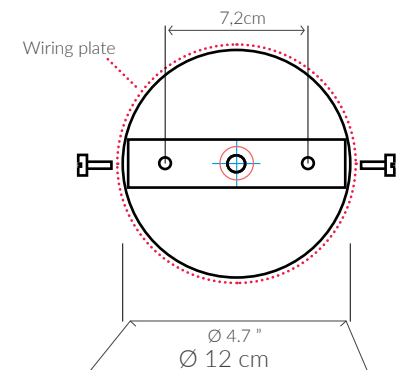

ELECTRICALS

LED bulbs - recommended for products sold with shades
Lightbulbs are not supplied.

UK

220V E14 Candle bulb
40W max per bulb (Standard) - 6W LED per bulb

USA

120V E12 Candle bulb
40W max per bulb (Standard) - 6W LED per bulb

USA Regulations may affect the Design.