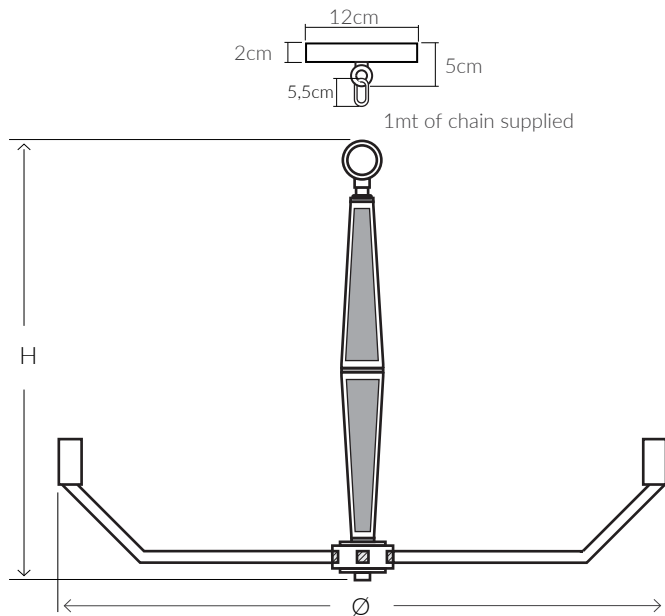

A B R I S S I
L I G H T I N G

PIRAMIDE
METAL CHANDELIER 11133

Consult chart (right) for sizing

* The height of the ceiling light is taken from the lowest point of the product to the ceiling fitting. Measurements excludes shades.

All our product are handmade, therefore variances may occur.

SIZES*

4 light	H 57cm H 22.4"	Ø 50cm Ø 19.7"	Kg 4 Lb 8.8
8 light	H 58cm H 22.8"	Ø 80cm Ø 31.5"	Kg 9 Lb 19.8

Bespoke sizes available

FINISHES AVAILABLE