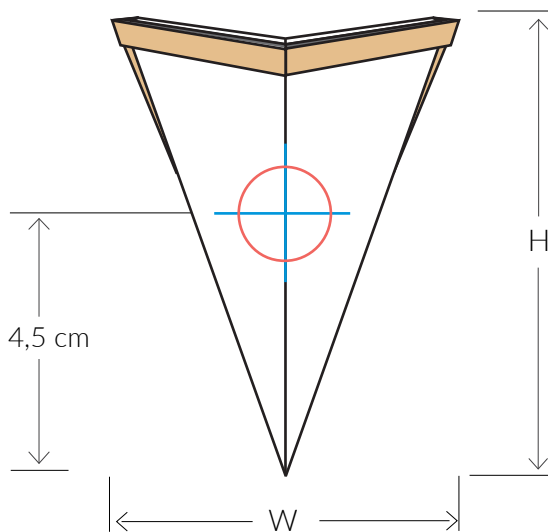

VILLAVERDE

LONDON

OXLEY

ALABASTER & BRASS WALL LIGHT 11181

SIZES*

2 light	H 23cm H 9.1"	W 19cm W 7.5"	D 19cm D 7.5"	Kg 1 Lb 2.2
---------	------------------	------------------	------------------	----------------

Consult chart (right) for sizing

*The height of the wall light is taken from the lowest point of the fitting to the top of the wall light.

All our product are handmade, therefore variances may occur.

info@villaverdeltd.com