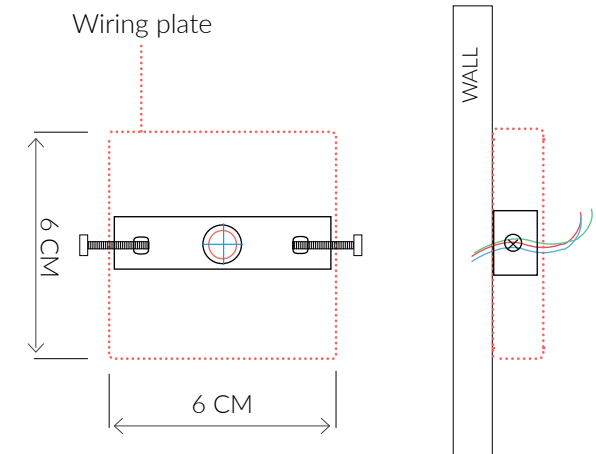

STANDARD

All lighting is made to CE standards

UL listing upon request

SHADES

Shades are not available for this product.

www.villaverde.london