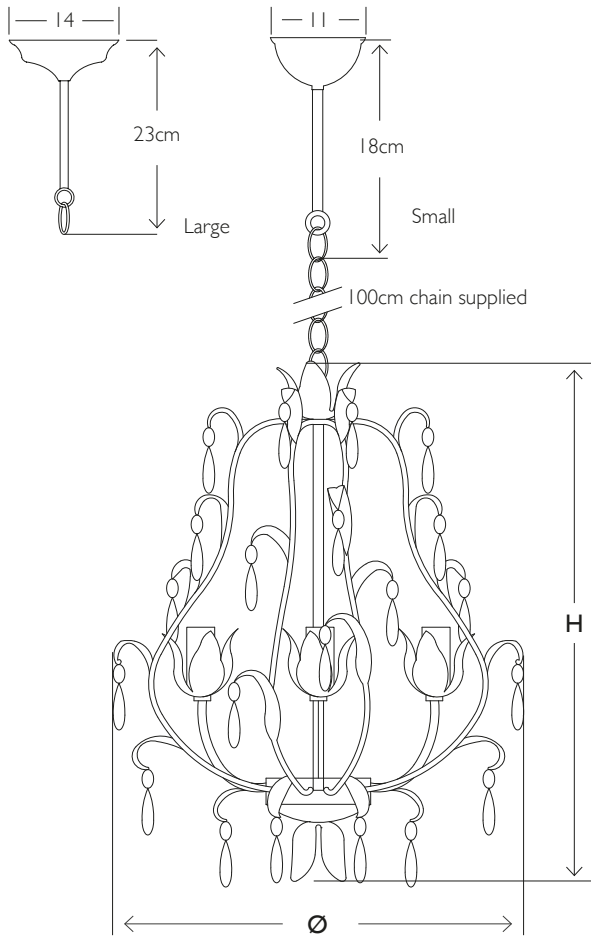

VILLAVERDE

LONDON

GOCCIA

METAL CHANDELIER 10534

Consult chart (right) for sizing

*The height of the ceiling light is taken from the lowest point of the fitting to where the chain starts. An allowance of approximately 18cm or 7" should be added to the height of such ceiling lights to allow for a minimal length of chain and the ceiling rose.

All our product are handmade, therefore variances may occur in size and colour.

SIZES*

3 light	H 45cm H 17.7"	Diam 35cm Diam 13.7"	Kg 2.5 Lb 5.5
6 light	H 55cm H 21.6"	Diam 40cm Diam 15.7"	Kg 5.5 Lb 12.1