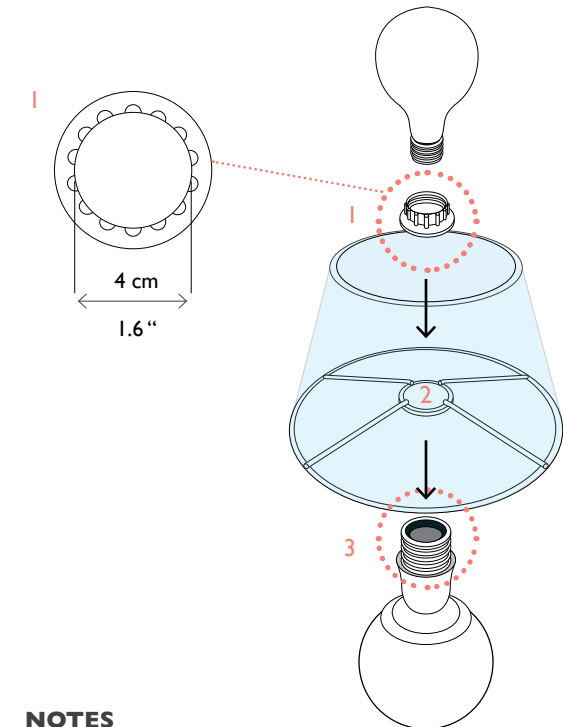

ELECTRICALS

Lightbulbs are not supplied

UK

220V E27 Candle bulb, 25W / 40W max

USA

120V E26 Candle bulb 40W max

STANDARD

All lighting is made to CE standards

UL listing upon request