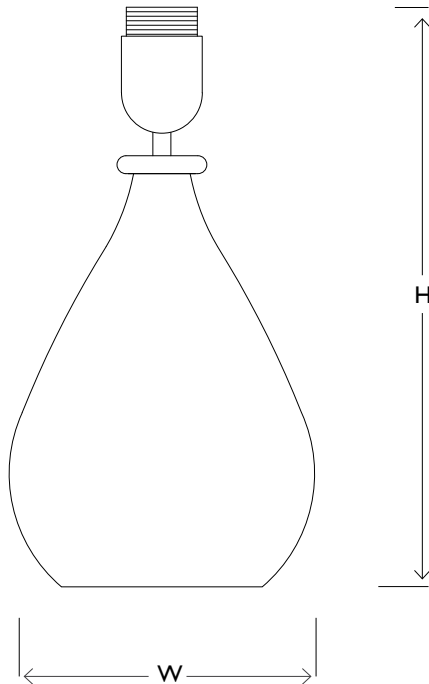

VILLAVERDE

LONDON

GEMMA TALL

MURANO TABLE LAMP | I034

BESPOKE SIZES AVAILABLE*

SIZES*

I light	H 49cm	W 26cm
	H 19.29"	W 10.23"

Measurements exclude shade

*The Height of the Table lamp is taken from the lowest point of the products to the light fitting. (Shades excluded)

All our product are handmade, therefore small variances may occur in size and colour.