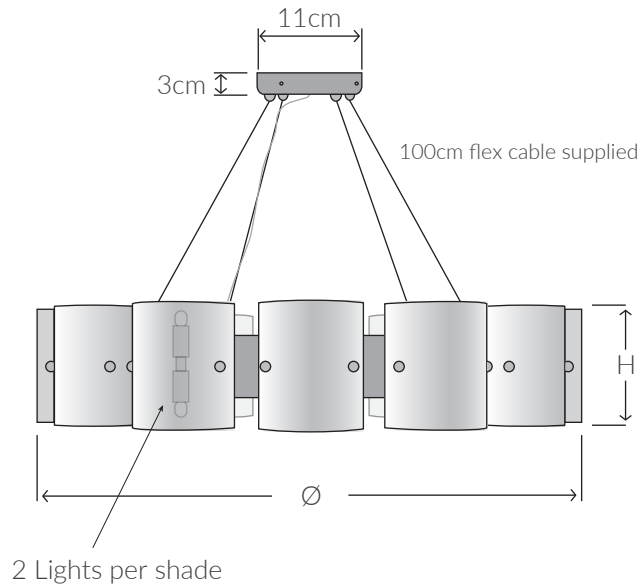

VILLAVERDE LONDON

ATLANTE CONTEMPORARY

ALABASTER & METAL CHANDELIER 11182

24 Light
(Round)

36 Light
(Oval)

Consult chart (right) for sizing

*The height of the ceiling light is taken from the lowest point of the product to where the flex cable starts.

All our products are handmade, therefore variances may occur.

SIZES*

24 light	H 18cm H 7.1"	Diam 85cm Diam 33.5"	Kg 16 Lb 35.3
36 light	H 18cm H 7.1	W 150cm W 59"	D 75cm D 29.5"
			Kg 28 Lb 61.7

Bespoke sizes available

SUSPENSION

All ceiling lights are supplied with approximately 100cm or 40" of flex cable. If additional cable is required please specify. Additional costs may apply.

INSTALLATION

Fixture requires on site assembly by a qualified electrician.