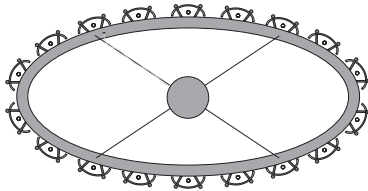

VILLAVERDE LONDON

ATLANTE CONTEMPORARY

ALABASTER & METAL CHANDELIER 11182

24 Light
(Round)

36 Light
(Oval)

Consult chart (right) for sizing

*The height of the ceiling light is taken from the lowest point of the product to where the flex cable starts.

All our products are handmade, therefore variances may occur.

SIZES*

24 light	H 18cm H 7.1"	Diam 85cm Diam 33.5"	Kg 16 Lb 35.3
36 light	H 18cm H 7.1	W 150cm W 59"	D 75cm D 29.5"
			Kg 28 Lb 61.7

Bespoke sizes available