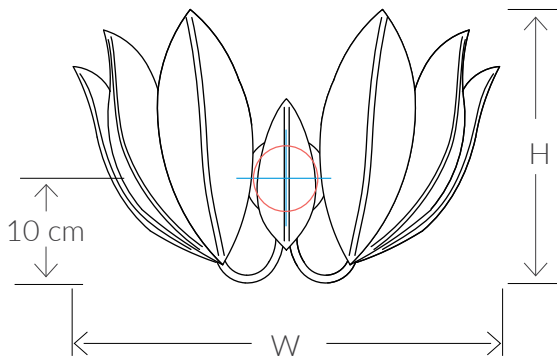

ORCHID 3 LEAVES  
METAL WALL LIGHT 11105

Consult chart (right) for sizing

\*The height of the wall light is taken from the lowest point of the fitting to the top of the wall light.

All our product are handmade, therefore small variances may occur.

SIZES\*

1 light	H 23cm H 9.1"	W 16cm W 6.3"	D 13cm D 5.1"	Kg 0.5 Lb 1.1
2 light	H 23cm H 9.1"	W 38cm W 13.4"	D 13cm D 5.1"	Kg 0.5 Lb 1.1

Bespoke size available

FINISHES AVAILABLE

Colour palettes available online.