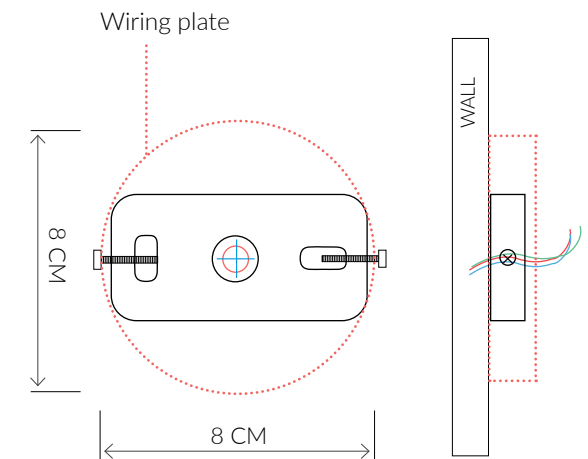

STANDARD

All lighting is made to CE standards
UL listing upon request

SHADES

Shades are not available on this product.