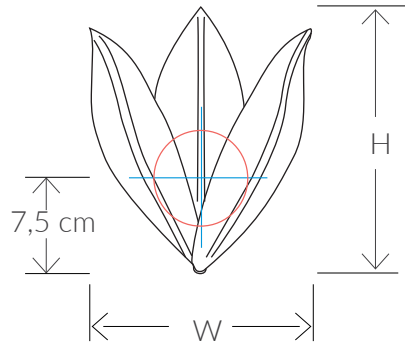

ORCHID 3 LEAVES  
METAL WALL LIGHT 11105

Consult chart (right) for sizing

\*The height of the wall light is taken from the lowest point of the fitting to the top of the wall light.

All our product are handmade, therefore small variances may occur.

SIZES\*

1 light	H 23cm H 9.1"	W 16cm W 6.3"	D 13cm D 5.1"	Kg 0.5 Lb 1.1
2 light	H 23cm H 9.1"	W 38cm W 13.4"	D 13cm D 5.1"	Kg 0.5 Lb 1.1

Bespoke size available

FINISHES AVAILABLE

Colour palettes available online.