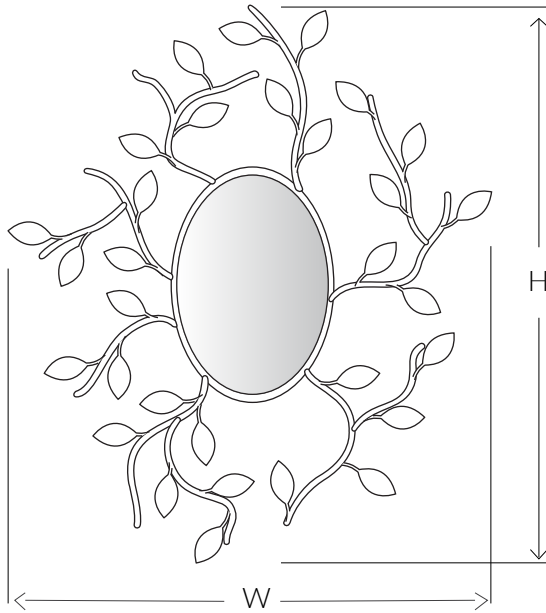

VILLAVERDE

LONDON

FOLIAGE OVAL CONTEMPORARY MIRROR

METAL MIRROR 11169

SIZE*

H 110cm	W 100cm	Kg 15 TBC
H 43.3"	W 30.4"	Lbs 33 TBC

Bespoke size available

Consult chart (right) for sizing