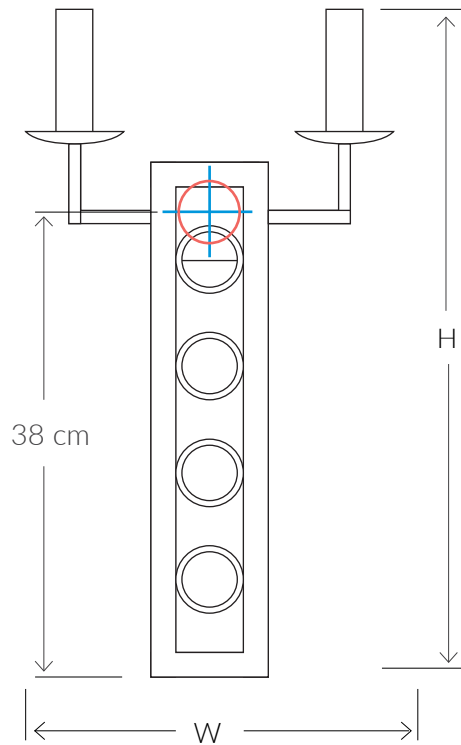

MONDO CONTEMPORARY METAL WALL LIGHT 11172

FINISHES AVAILABLE

Colour palettes available online

INSTALLATION

Fixture requires on site assembly by a qualified electrician.

ELECTRICALS

Lightbulbs are not supplied - ADVISE LED Bulbs.

UK

220V E14 Candle bulb

40W max per bulb (Standard) - 6W LED per bulb

USA

120V E12 Candle bulb

40W max per bulb (Standard) - 6W LED per bulb

USA Regulations may affect the Design.

STANDARD

All lighting is made to CE standards

UL listing upon request

Consult chart (right) for sizing