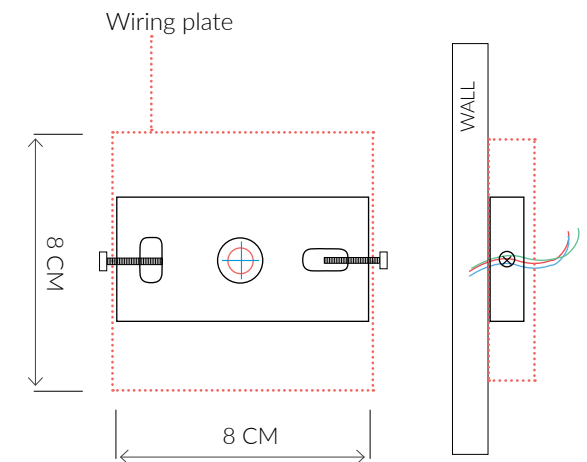

### STANDARD

All lighting is made to CE standards

UL listing upon request

Consult chart (right) for sizing

### SIZES\*

2 light	H 54cm	W 30cm	D 12cm	Kg 1
	H 21.3"	W 11.8"	D 4.3"	Lb 2.2

Bespoke size available